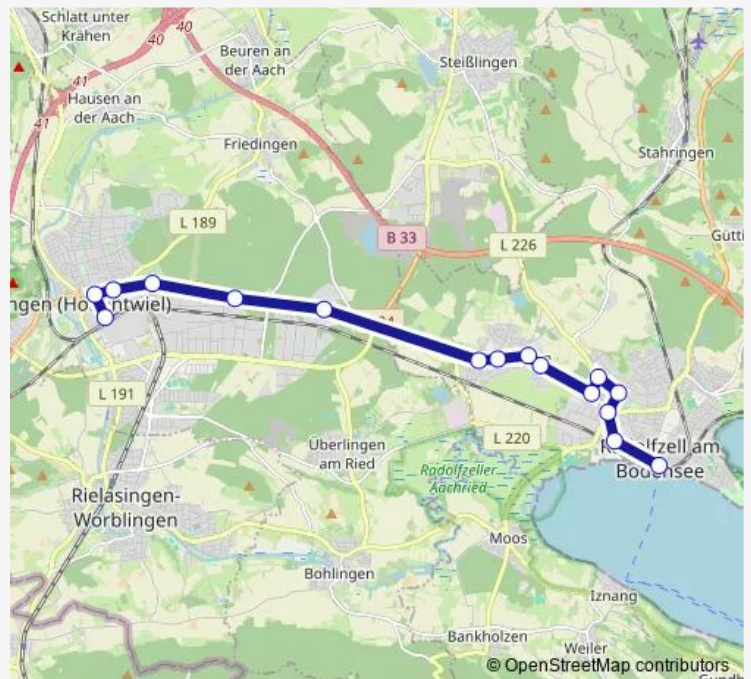

Saturday —

Sunday —

Route info

Direction: Radolfzell, Zob

Stops: 13

Trip Duration: 0 hour 26 min

Direction

Singen (Htw), Bahnhof/Karstadt — Radolfzell, Zob

16 stops

[Open route schedule](#)

Singen (Htw), Bahnhof/Karstadt

Singen (Htw), Ekkehardstrasse

Singen (Htw), Höristrasse

Singen (Htw), Hohentwielstadion

Singen (Htw), Waldheim-Siedl.

Singen (Htw), Ekz

Thursday 07:58-16:55

Friday 07:58-16:55

Saturday —

Sunday —

Route info

Direction: Radolfzell, Zob

Stops: 16

Trip Duration: 0 hour 28 min