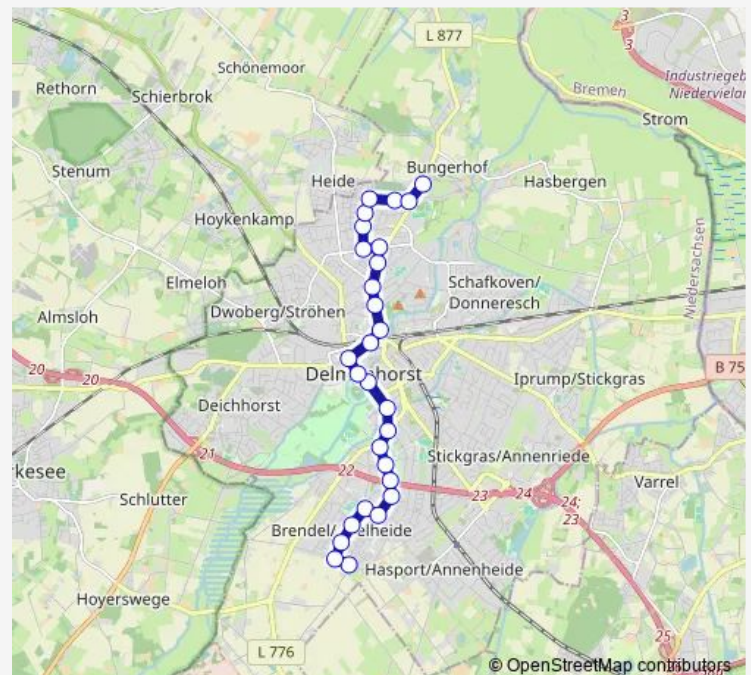

Delmenhorst Bahnhof/Zob

### Route schedule

Delmenhorst Bungerhof — Delmenhorst Bahnhof/Zob

Monday 20:49

Tuesday 20:49

Wednesday 20:49

Thursday 20:49

Friday 20:49

Saturday 20:49

### Route info

Direction: Delmenhorst Bungerhof

Stops: 13

Trip Duration: 0 hour 14 min

**Direction**

Delmenhorst Bungerhof — Delmenhorst Gothaer Straße

26 stops

[Open route schedule](#)

## Route info

Direction: Delmenhorst Gothaer Straße

Stops: 28

Trip Duration: 0 hour 33 min

Delmenhorst Friedhof

Delmenhorst Brauereiweg

Delmenhorst Bungerhof

205 Bus time schedules and route maps are available in an offline PDF at [busmaps.com](https://busmaps.com). Use the [busmaps.com](https://busmaps.com) website to see live bus times, train schedule or subway schedule, and step-by-step directions for all public transit in Delmenhorst