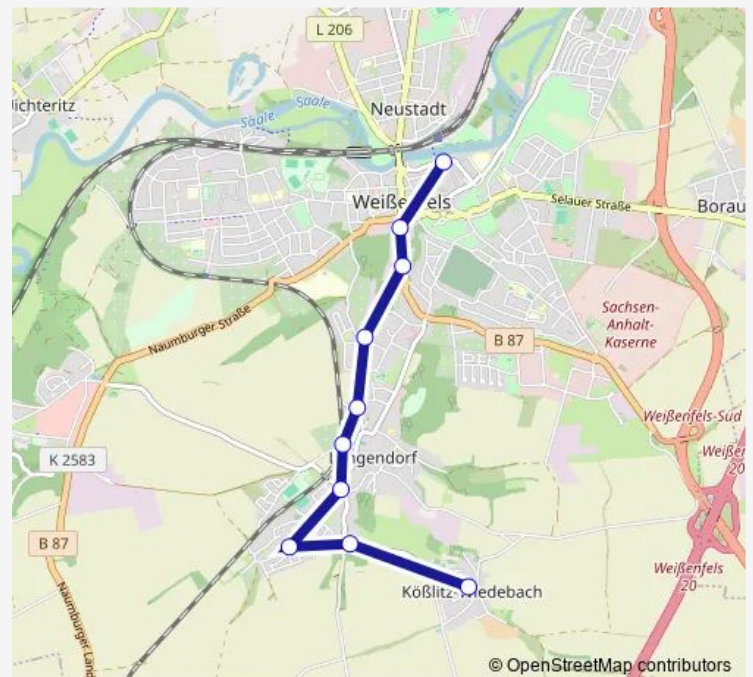

Direction

undefined — undefined

0 stops

[Open route schedule](#)

Route schedule

undefined — undefined

Monday 06:05-06:43

Tuesday 06:05-06:43

Wednesday 06:05-06:43

Thursday 06:05-06:43

Friday 06:05-06:43

Saturday —

Sunday —

Route info

Direction:

Stops: 0

Trip Duration: — min

Direction

Weißenfels, Busbahnhof — Leißling, Ekz

7 stops

[Open route schedule](#)

Weißenfels, Busbahnhof

Weißenfels, Langendorfer Str.

Weißenfels, Heimatnaturgarten

Weißenfels, Südring I

Langendorf (Weißenfels), Hochheimweg

Langendorf (Weißenfels), Denkmal

Leißling, Ekz

Route schedule

Weißenfels, Busbahnhof — Leißling, Ekz

Monday 06:01-17:25

Tuesday 06:01-17:25