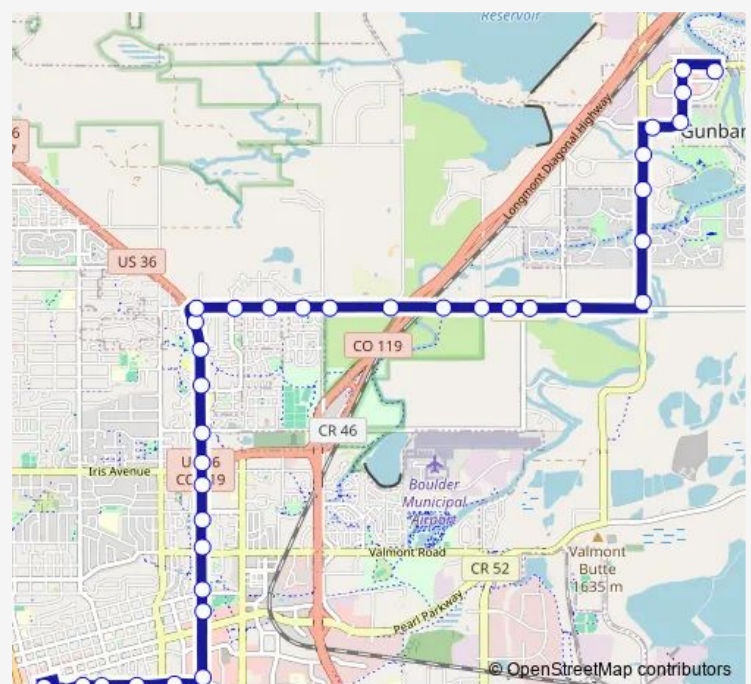

Jay Rd & 30th St

Jay Rd & Saint Croix St

Jay Rd & Lonetree Ct

Route schedule

Downtown Boulder Station Gate B — Gunpark Dr & Look-out Rd

Monday 06:08-21:08

Tuesday 06:08-21:08

Wednesday 06:08-21:08

Thursday 06:08-21:08

Friday 06:08-21:08

Saturday 07:37-21:07

Sunday 07:07-21:07

Route info

Direction: Downtown Boulder Station Gate B

Stops: 37

Trip Duration: 0 hour 26 min

205 — 28th St / Gunbarrel

Jay Rd & 47th St

Jay Rd & 51st St

Jay Rd & CO 119

Jay Rd & 55th St

Jay Rd & Juhls Dr

Jay Rd & 57th St

Jay Rd & Spine Rd

63rd St & Jay Rd

63rd St & Twin Lakes Rd

63rd St & Nautilus Dr

63rd St & Longbow Dr

Spine Rd & 63rd St

Spine Rd & Williams Fork Trail

Spine Rd & Gunpark Dr

Spine Rd & Lookout Rd