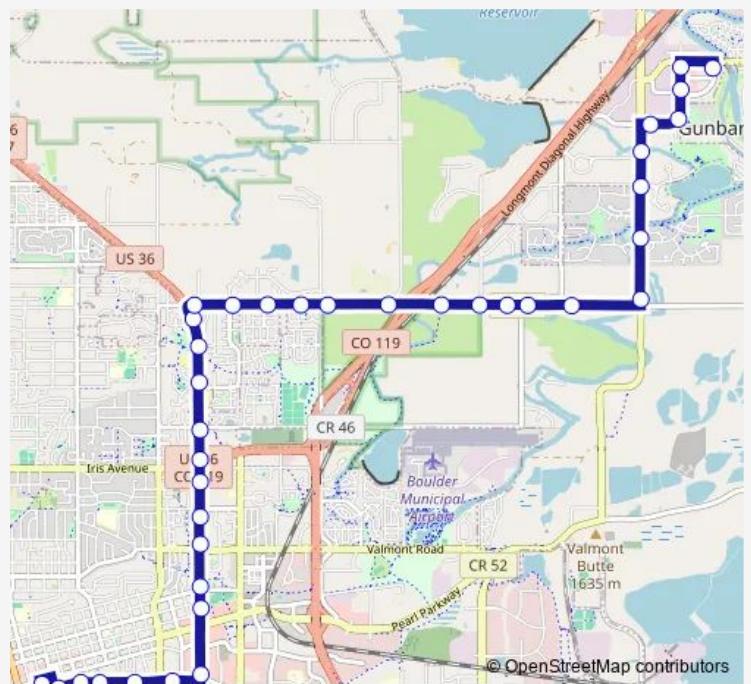

28th St & Glenwood Dr

28th St & CO 119

28th St & CO 119

28th St & Kalmia Ave

28th St & Palo Pkwy

3900 Block 28th St

28th St & Jay Rd

Jay Rd & 28th St

Jay Rd & 30th St

Jay Rd & Saint Croix St

Jay Rd & Lonetree Ct

Route schedule

Downtown Boulder Station Gate B — Gunpark Dr & Look-out Rd

Monday	06:08-21:08
Tuesday	06:08-21:08
Wednesday	06:08-21:08
Thursday	06:08-21:08
Friday	06:08-21:08
Saturday	07:37-21:07
Sunday	07:07-21:07

Route info

Direction: Downtown Boulder Station Gate B

Stops: 37

Trip Duration: 0 hour 25 min

205 — 28th St / Gunbarrel

Jay Rd & 47th St

Jay Rd & 51st St

Jay Rd & CO 119

Friday 07:49-17:49

Saturday —

Sunday —

Route info

Direction: Gunpark Dr & Lookout Rd

Stops: 32

Trip Duration: 0 hour 30 min

28th St & Mapleton Ave