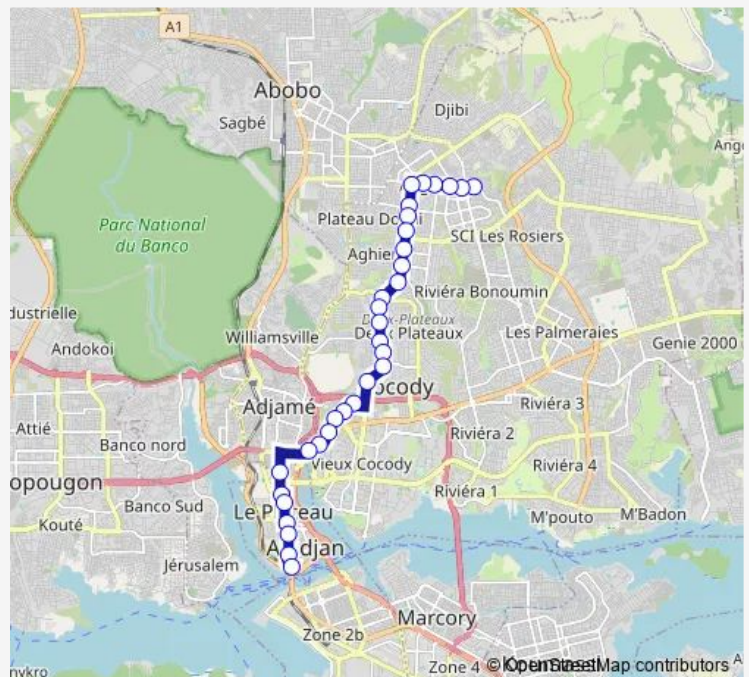

## Bus 205 Angré Djibi ↔ Gare Sud

[Go to website](#)

### Route schedule

Terminus Djibi — Gare Sud

Monday 06:00

Tuesday 06:00

Wednesday 06:00

Thursday 06:00

Friday 06:00

Saturday 06:00

### Route info

Direction: Terminus Djibi

Stops: 32

Trip Duration: 1 hour 0 min

■ 205 — Angré Djibi ↔ Gare Sud

Lycée Technique

Clinique Providence

Ivoire Aviation

## Route info

Direction: Gare Sud

Stops: 32

Trip Duration: 1 hour 0 min

Pharmacie Angré

Petro Ivoire Angré

Ecole Primaire Notre Dame

Arrêt Al Diwan