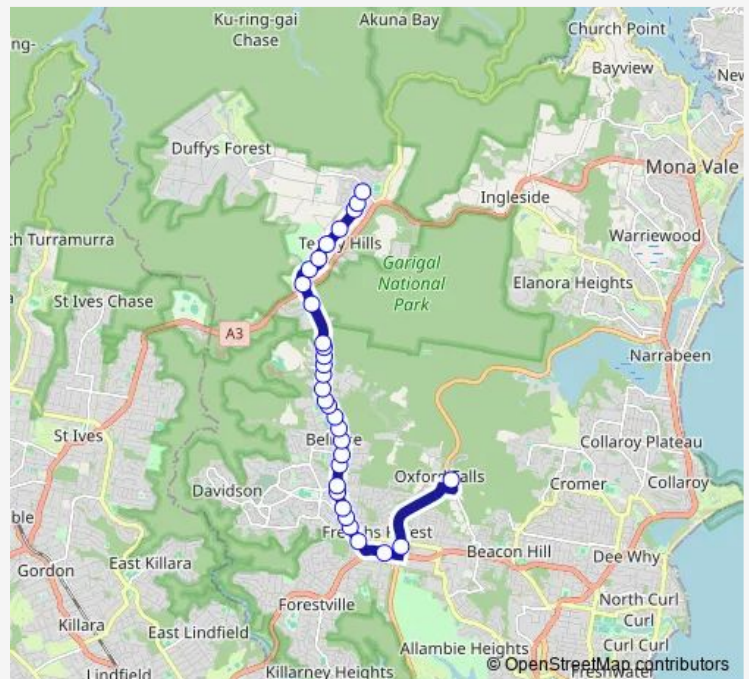

Oxford Falls Grammar School, Oxford Falls Rd

Wakehurst Pwy After Frenchs Forest Rd

Warringah Rd Opp Northern Beaches Hospital

Forestway Shopping Centre, Forest Way

Forest Way Before Adams St

Forest Way After Adams St

Forest Way Opp Bowman Av

Bambara Oval, Forest Way

Forest Way At Glen St

Club Belrose, Forest Way

Forest Way Opp Belrose Country Club

Forest Way Before Ralston Av

Forest Way At Ralston Av

Forest Way Opp Oates Pl

Forest Way Opp Wesley Gardens

Forest Way Before Wyatt Av

Forest Way At Linden Av

Forest Way Opp Belrose Rural Fire Brigade

Forest Way At Waldon Rd

Covenant Christian School, Forest Way

Route schedule

Oxford Falls Grammar School, Oxford Falls Rd — Myoora Rd Before Booralie Rd

Monday	15:05
Tuesday	15:05
Wednesday	15:05
Thursday	15:05
Friday	15:05
Saturday	—
Sunday	—

Route info

Direction: Oxford Falls Grammar School, Oxford Falls Rd

Stops: 31

Trip Duration: 0 hour 29 min

205 — Oxford Falls Grammar School to Myoora Rd before Booralie Rd