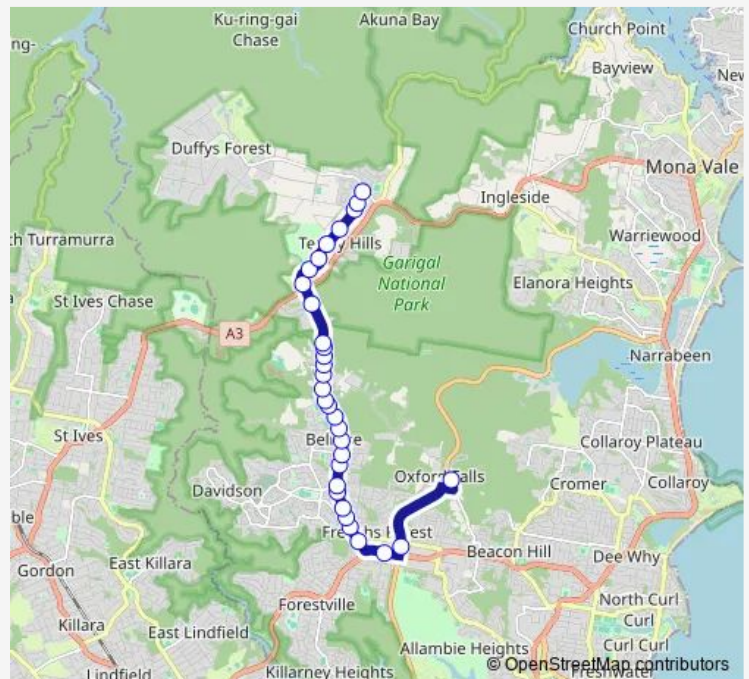

Oxford Falls Grammar School, Oxford Falls Rd

Wakehurst Pwy After Frenchs Forest Rd

Warringah Rd Opp Northern Beaches Hospital

Forestway Shopping Centre, Forest Way

Forest Way Before Adams St

Forest Way After Adams St

Forest Way Opp Bowman Av

Bambara Oval, Forest Way

Forest Way At Glen St

Club Belrose, Forest Way

Forest Way Opp Belrose Country Club

Forest Way Before Ralston Av

Forest Way At Ralston Av

Forest Way Opp Oates Pl

Forest Way Opp Wesley Gardens

Forest Way Before Wyatt Av

Forest Way At Linden Av

Forest Way Opp Belrose Rural Fire Brigade

Forest Way At Waldon Rd

Covenant Christian School, Forest Way

Route schedule

Oxford Falls Grammar School, Oxford Falls Rd — Myoora Rd Before Booralie Rd

Monday	15:05
Tuesday	15:05
Wednesday	15:05
Thursday	15:05
Friday	—
Saturday	—
Sunday	—

Route info

Direction: Oxford Falls Grammar School, Oxford Falls Rd

Stops: 31

Trip Duration: 0 hour 29 min

205 — Oxford Falls Grammar School to Myoora Rd before Booralie Rd