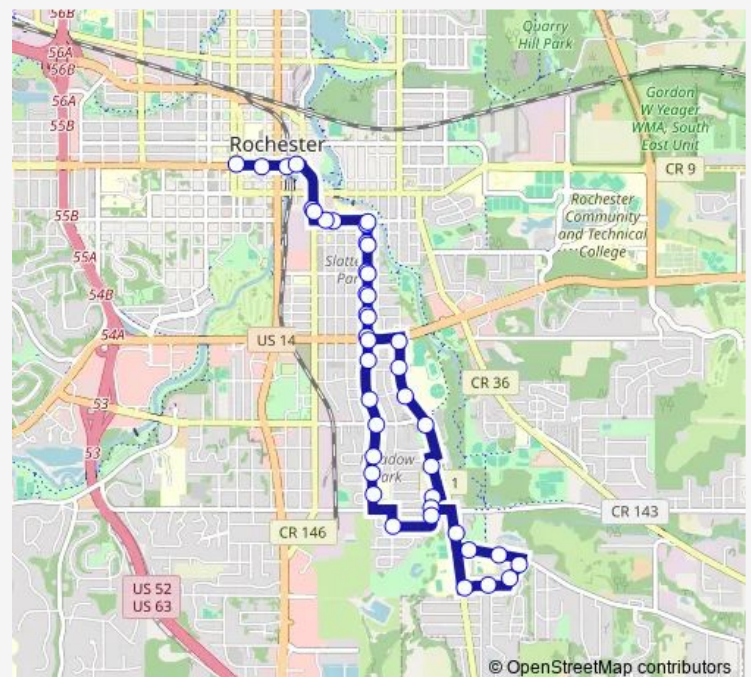

Direction

Downtown Transit CTR A — Downtown Transit CTR B

42 stops

[Open route schedule](#)

Downtown Transit CTR A

2 ST SE AND 1 AVE Se

3 AVE SE AND 5 ST Se

6 ST SE AND 5 AVE Se

21 AVE SE AND Pinewd RD Se

Route schedule

Downtown Transit CTR A — Downtown Transit CTR B

Monday	10:23-18:08
Tuesday	10:23-18:08
Wednesday	10:23-18:08
Thursday	10:23-18:08
Friday	10:23-18:08
Saturday	—
Sunday	—

Route info

Direction: Downtown Transit CTR A

Stops: 42

Trip Duration: 0 hour 37 min

© OpenStreetMap contributors

21 AVE SE AND 23 1/2 ST Se

24 ST SE AND 20 AVE Se

24 ST SE AND 11 AVE Se

11 AVE AND N OF Pinewd RD Se

9 1/2 AVE SE AND 21 ST Se

22 ST SE AND 9 AVE Se

8 AVE SE AND 18 1/2 ST Se

8 AVE SE AND 17 1/2 ST Se

8 AVE SE AND 16 1/2 ST Se

8 AVE SE AND 16 ST Se

8 AVE SE AND 15 ST Se