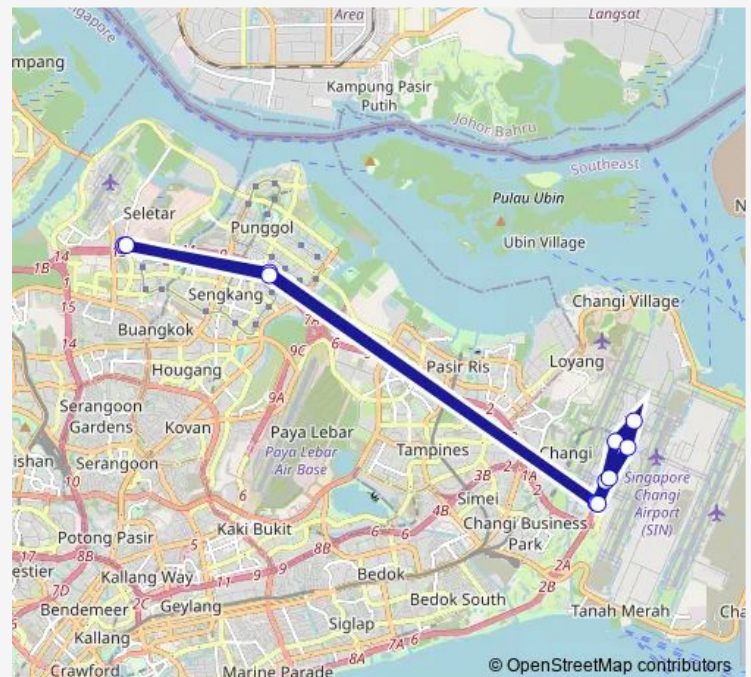

Saturday —

Sunday —

Route info

Direction: Bef Seletar Camp G

Stops: 11

Trip Duration: 3 hour 39 min

858B

BusMaps

858B Bus time schedules and route maps are available in an offline PDF at busmaps.com. Use the busmaps.com website to see live bus times, train schedule or subway schedule, and step-by-step directions for all public transit in Singapore