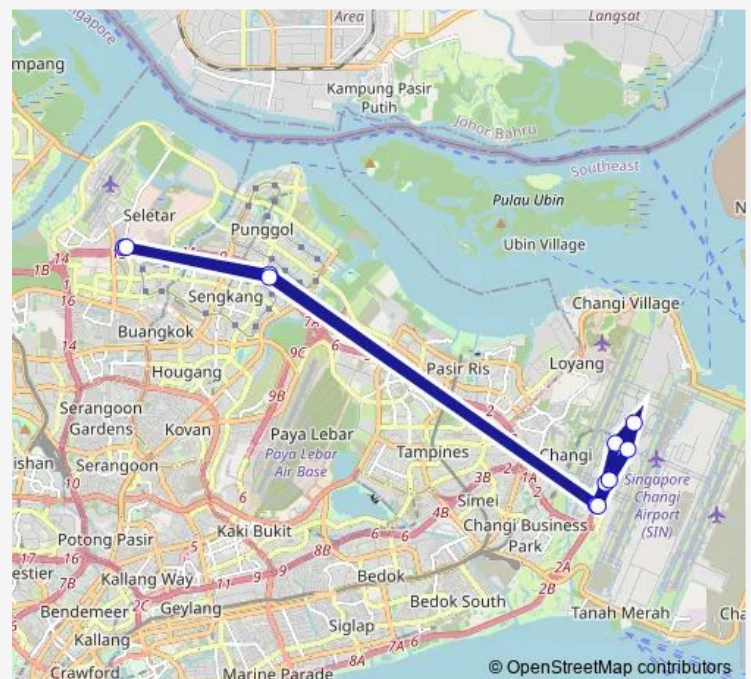

Aft Seletar Camp G

Route schedule

Bef Seletar Camp G — Aft Seletar Camp G

Monday 07:29

Tuesday 07:29

Wednesday 07:29

Thursday 07:29

Friday 07:29

Saturday —

Sunday —

Route info

Direction: Bef Seletar Camp G

Stops: 11

Trip Duration: 3 hour 39 min

858b

BusMaps