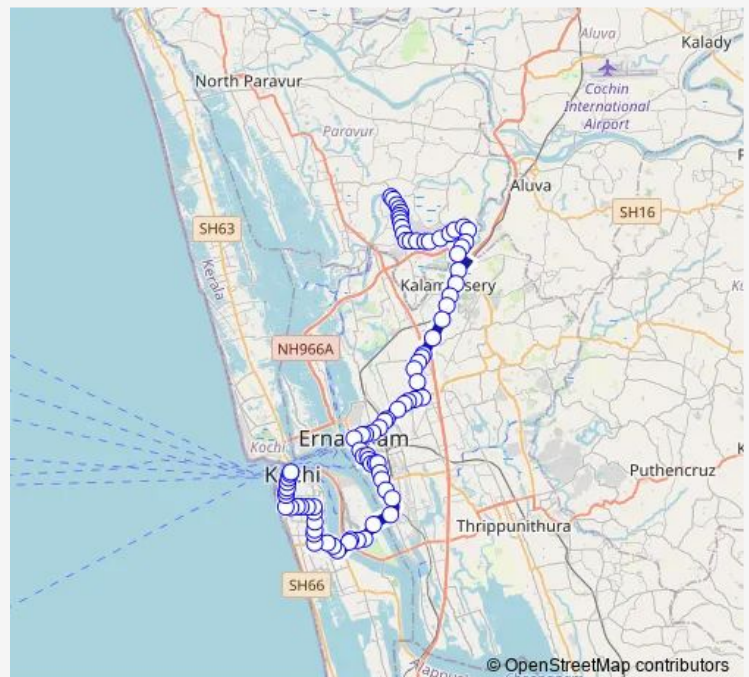

### Route schedule

Fort Kochi Stand — Methanam

Monday 06:00

Tuesday 06:00

Wednesday 06:00

Thursday 06:00

Friday 06:00

Saturday 06:00

### Route info

Direction: Fort Kochi Stand

Stops: 84

Trip Duration: 1 hour 40 min

Fort Kochi ↔ Methanam (Eloor North)

CPT Junction

Mattancherry Halt

Airport