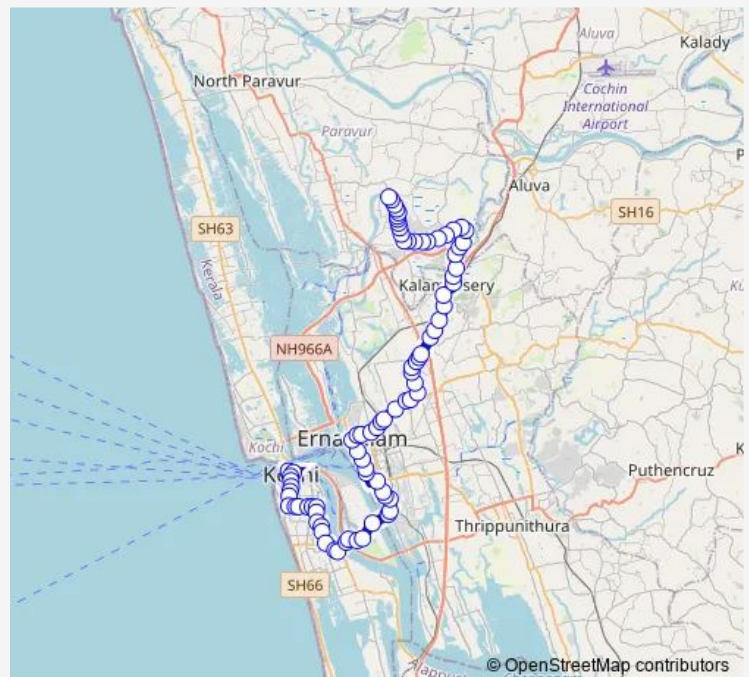

Bus Fort Kochi ↔ Methanam (Eloor North)

[Go to website](#)

Direction

Methanam — Fort Kochi Stand

84 stops

[Open route schedule](#)

Methanam

Puli Nagar

Canal

Fact Company

Vettukadavu

Pattupurakkal

Alingal

Island

Ire

Hil

Company Pady

Police Station

Tcc

Fact Market

Society

ESI Dispensary

Paathalam

Geetha

Palli Padi

Iac

Quaters

Route schedule

Methanam — Fort Kochi Stand

Monday 06:00

Tuesday 06:00

Wednesday 06:00

Thursday 06:00

Friday 06:00

Saturday 06:00

Sunday 06:00

Route info

Direction: Methanam

Stops: 84

Trip Duration: 1 hour 42 min

Fort Kochi ↔ Methanam (Eloor North)

BusMaps