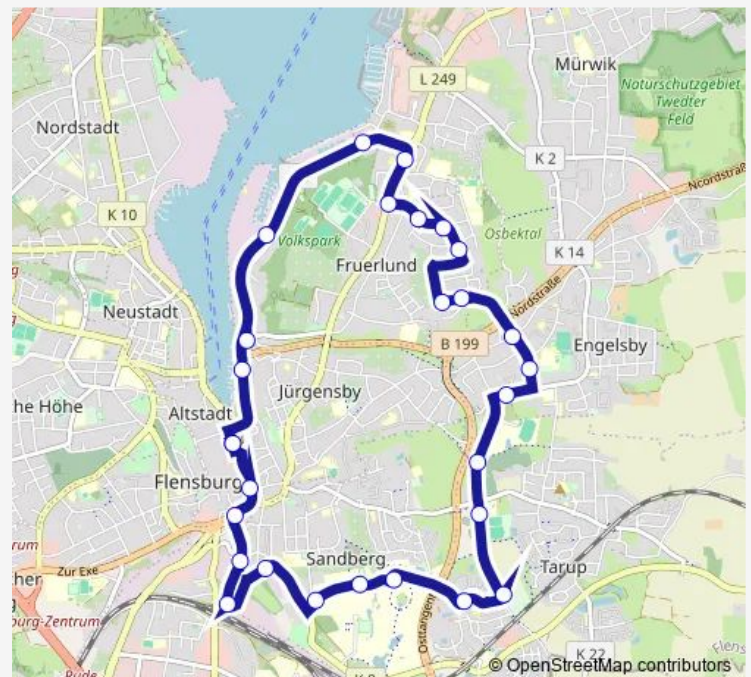

Bus 5 B

[Go to website](#)

Direction

Flensburg Zob — Flensburg Zob

28 stops

[Open route schedule](#)

Flensburg Zob

Flensburg Pilkentafel

Flensburg Ballastbrücke

Flensburg Am Industriehafen

Flensburg Sonwik

Flensburg Ziegeleistraße

Flensburg Stadion

Flensburg Fruerlundholz

Flensburg Schleibogen

Flensburg Alsterbogen

Flensburg-Hesttoft

Flensburg-Hesttoft Süd

Flensburg Mozartstraße

Flensburg Brahmsstraße

Flensburg Franz-Schubert-Hof

Flensburg Kurt-Tucholsky-Schule/Kirche

Flensburg Adelby Schule

Flensburg Sünderup/Ringstraße

Flensburg Sünderuphof

Flensburg Campus Uni

Flensburg Campusbad

Route schedule

Flensburg Zob — Flensburg Zob

Monday 05:30-20:50

Tuesday 05:30-20:50

Wednesday 05:30-20:50

Thursday 05:30-20:50

Friday 05:30-20:50

Saturday 05:52-20:50

Sunday 08:20-18:50

Route info

Direction: Flensburg Zob

Stops: 28

Trip Duration: 0 hour 38 min

5 B