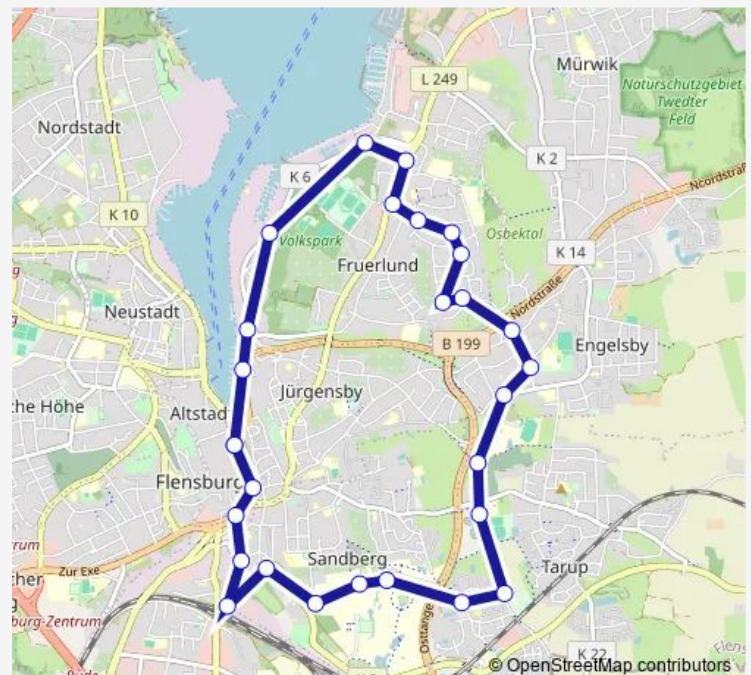

Thursday 05:30-20:50

Friday 05:30-20:50

Saturday 06:10-20:50

Sunday 08:20-18:50

Route info

Direction: Flensburg Zob

Stops: 28

Trip Duration: 0 hour 38 min