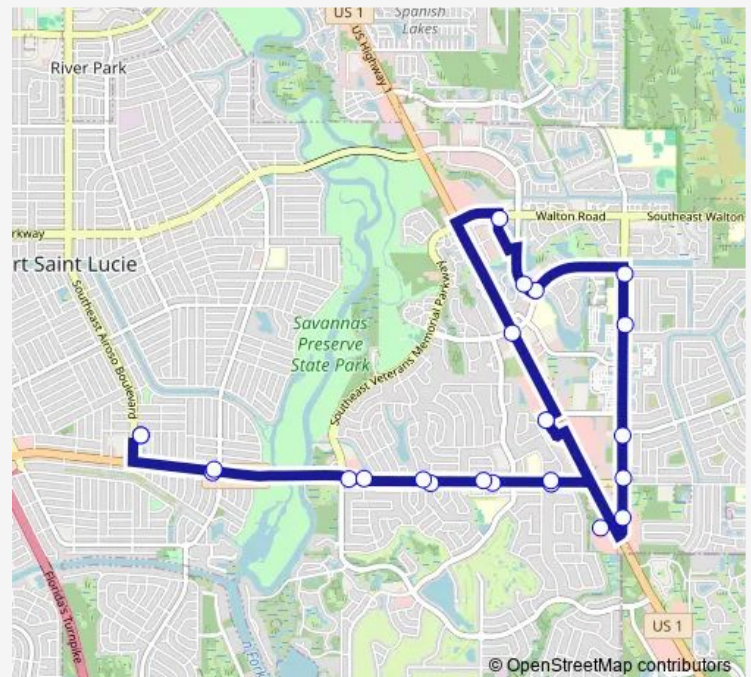

City Fountain Center

PSL Blvd & Bordeaux Ct

Boulevard Shoppes

Camri Center

Walmart

Sams Club - Lennard Rd

Lennard RD & Mariposa Ave

Lennard RD & Maleleuca Blvd

Adams Place

Quadros Professional Center

Rivergate Plaza

Route schedule

PSL Community Center — PSL Community Center

Monday 07:00-17:00

Tuesday 07:00-17:00

Wednesday 07:00-17:00

Thursday 07:00-17:00

Friday 07:00-17:00

Saturday —

Sunday —

Route info

Direction: PSL Community Center

Stops: 23

Trip Duration: 1 hour 0 min

Route 4 - City of Port St Lucie Trolley

PSL Blvd & Floresta DR - (West)

PSL Community Center

Bus time schedules and route maps are available in an offline PDF at busmaps.com. Use the busmaps.com website to see live bus times, train schedule or subway schedule, and step-by-step directions for all public transit in Stuart