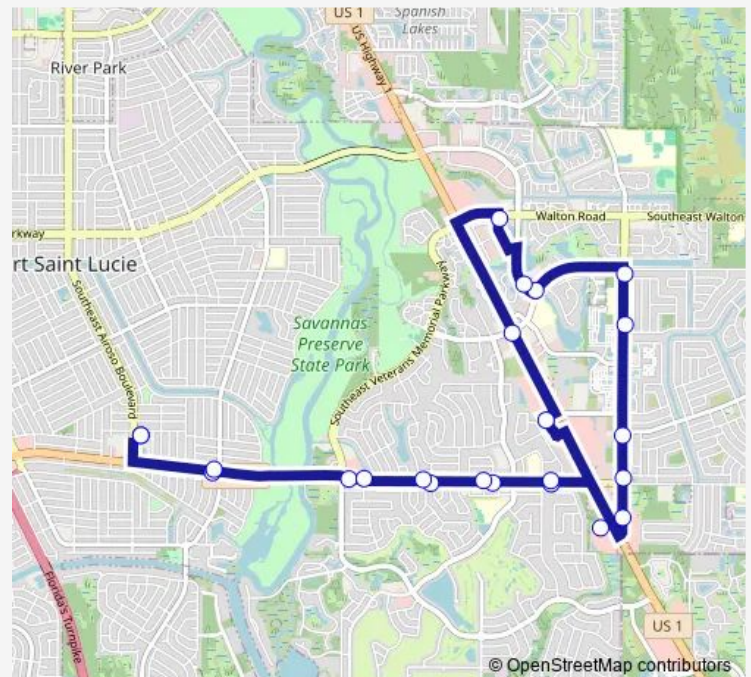

City Fountain Center

PSL Blvd & Bordeaux Ct

Boulevard Shoppes

Camri Center

Walmart

Sams Club - Lennard Rd

Lennard RD & Mariposa Ave

Lennard RD & Maleleuca Blvd

Adams Place

Quadros Professional Center

Rivergate Plaza

Route schedule

PSL Community Center — PSL Community Center

Monday 07:00-17:00

Tuesday 07:00-17:00

Wednesday 07:00-17:00

Thursday 07:00-17:00

Friday 07:00-17:00

Saturday —

Sunday —

Route info

Direction: PSL Community Center

Stops: 23

Trip Duration: 1 hour 0 min

Route 4 - City of Port St Lucie Trolley

PSL Blvd & Floresta DR - (West)

PSL Community Center

Bus time schedules and route maps are available in an offline PDF at busmaps.com. Use the busmaps.com website to see live bus times, train schedule or subway schedule, and step-by-step directions for all public transit in