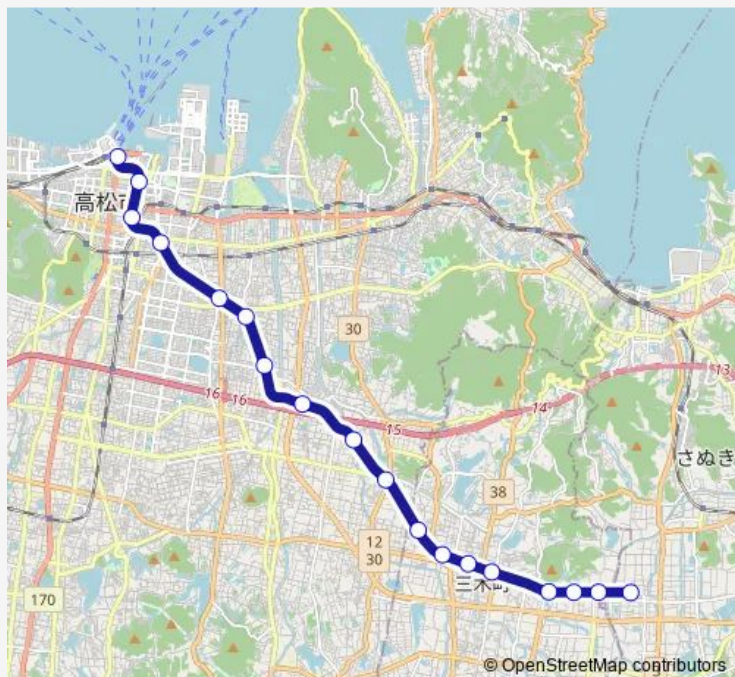

### Route schedule

高松築港 — 長尾

Monday 06:11-23:04

Tuesday 06:11-23:04

Wednesday 06:11-23:04

Thursday 06:11-23:04

Friday 06:11-23:04

Saturday 06:11-23:04

### Route info

Direction: 高松築港

Stops: 18

Trip Duration: 0 hour 42 min