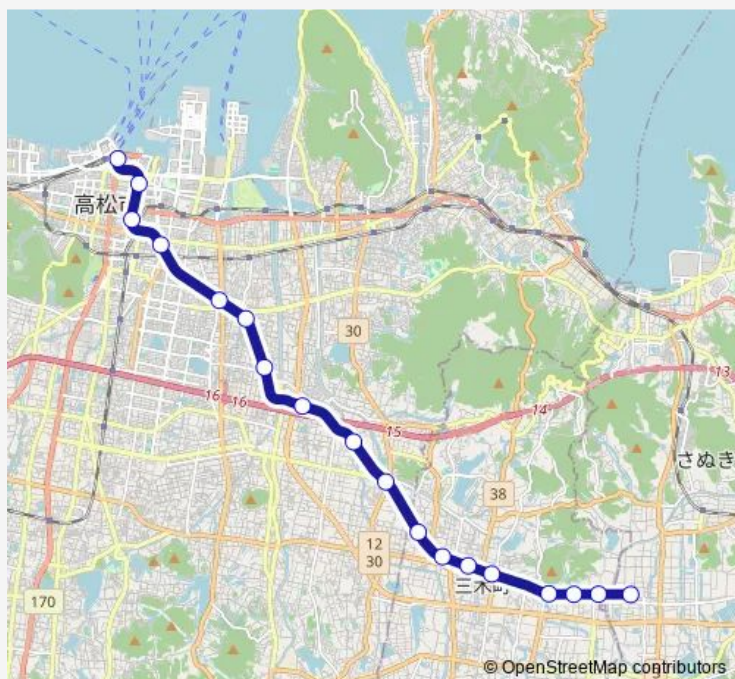

Monday 06:11-23:04

Tuesday 06:11-23:04

Wednesday 06:11-23:04

Thursday 06:11-23:04

Friday 06:11-23:04

Saturday 06:11-23:04

Sunday 06:11-23:04

Route info

Direction: 高松築港

Stops: 18

Trip Duration: 0 hour 41 min

Direction

長尾 — 高松築港

18 stops

[Open route schedule](#)

長尾