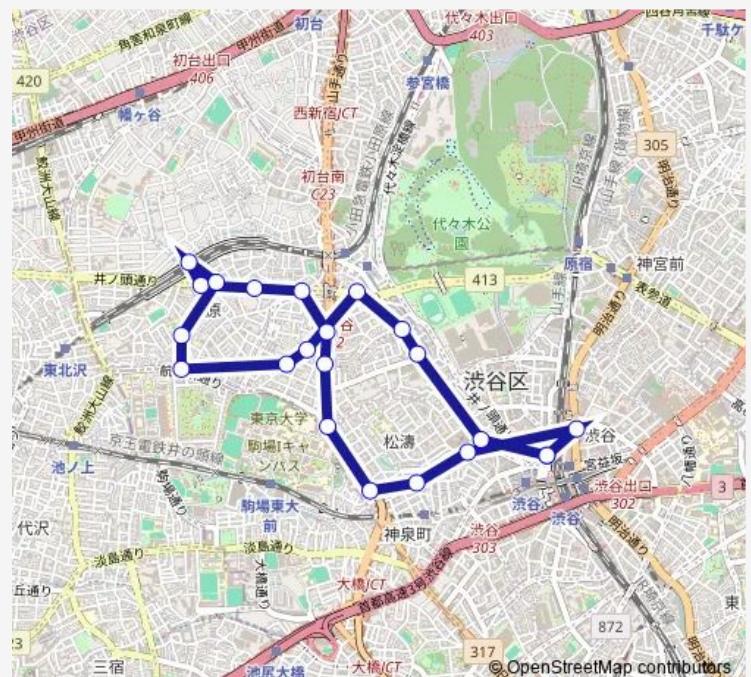

富ヶ谷一丁目

神山

東急百貨店本店前

Route schedule

渋谷駅西口 — 渋谷駅西口

Monday 08:27-20:27

Tuesday 08:27-20:27

Wednesday 08:27-20:27

Thursday 08:27-20:27

Friday 08:27-20:27

Saturday 08:27-20:27

Sunday 08:27-20:27

Route info

Direction: 渋谷駅西口

Stops: 22

Trip Duration: 0 hour 57 min

ハチ公バス 丘を越えてルート (上原・ 富ヶ谷ルート)

Bus time schedules and route maps are available in an offline PDF at busmaps.com. Use the busmaps.com website to see live bus times, train schedule or subway schedule, and step-by-step directions for all public transit in Tokyo