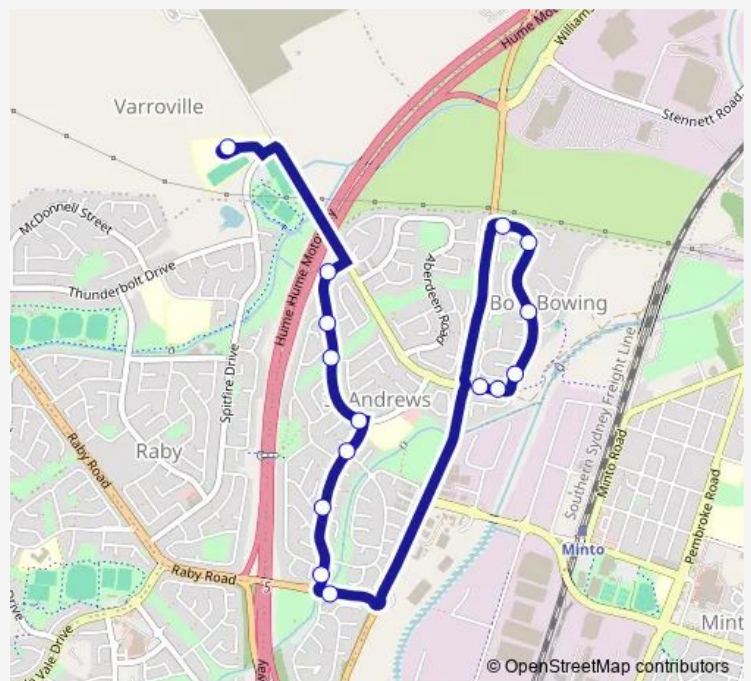

Direction

Bouddi St After Campbelltown Rd — Mount Carmel High School, School Grounds

15 stops

[Open route schedule](#)

- Bouddi St After Campbelltown Rd
- Bouddi St Before Central Park Dr
- Central Park Dr Before Tanami Pl
- Central Park Dr Opp Belair St
- Central Park Dr Opp Warrumbungle Pl
- Central Park Dr At Lamington Pl
- Mumu Reserve, Raby Rd
- St Andrews Community Centre, Stranraer Dr
- Stranraer Dr At Galashiels Av
- Stranraer Dr Opp Aberfeldy Cres
- Ballantrae Dr Before Arisaig Pl
- Ballantrae Dr Opp Braemar Av
- Ballantrae Dr Opp Rannoch St
- Ballantrae Dr Before St Andrews Rd
- Mount Carmel High School, School Grounds

Route schedule

Bouddi St After Campbelltown Rd — Mount Carmel High School, School Grounds

Monday	08:03
Tuesday	08:03
Wednesday	08:03
Thursday	08:03
Friday	—
Saturday	—
Sunday	—

Route info

Direction: Bouddi St After Campbelltown Rd

Stops: 15

Trip Duration: 0 hour 13 min

3027 School Bus time schedules and route maps are available in an offline PDF at busmaps.com. Use the busmaps.com website to see live bus times, train schedule or subway schedule, and step-by-step directions for all public transit in Liverpool