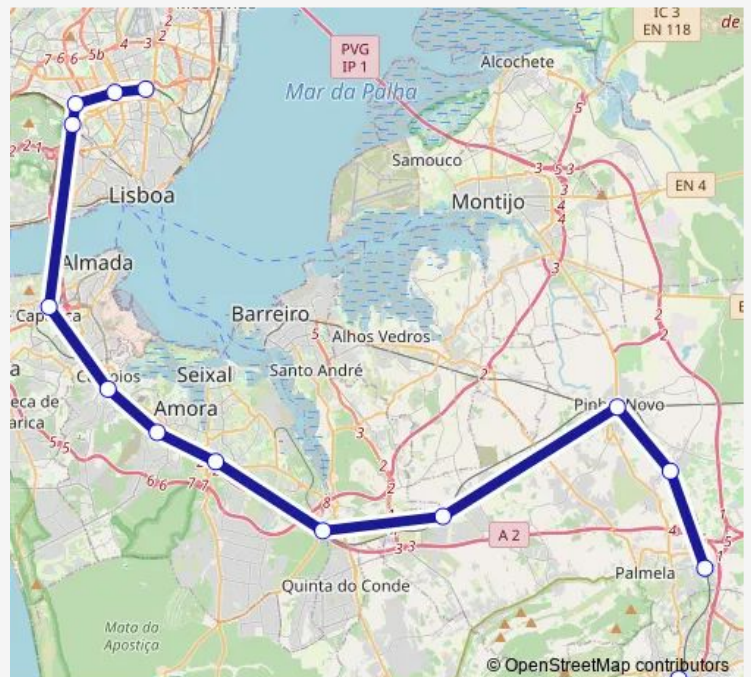

Entrecampos

Roma-Areeiro

### Route schedule

Setúbal — Roma-Areeiro

Monday 05:48-00:18<sup>+1</sup>

Tuesday 05:48-00:18<sup>+1</sup>

Wednesday 05:48-00:18<sup>+1</sup>

Thursday 05:48-00:18<sup>+1</sup>

Friday 05:48-00:18<sup>+1</sup>

Saturday 05:58-22:58

Sunday 05:58-22:58

### Route info

Direction: Setúbal

Stops: 14

Trip Duration: 0 hour 58 min

■ Setúbal - Roma-Areeiro

Rail time schedules and route maps are available in an offline PDF at [busmaps.com](https://busmaps.com). Use the [busmaps.com](https://busmaps.com) website to see live bus times, train schedule or subway schedule, and step-by-step directions for all public transit in Lisbon