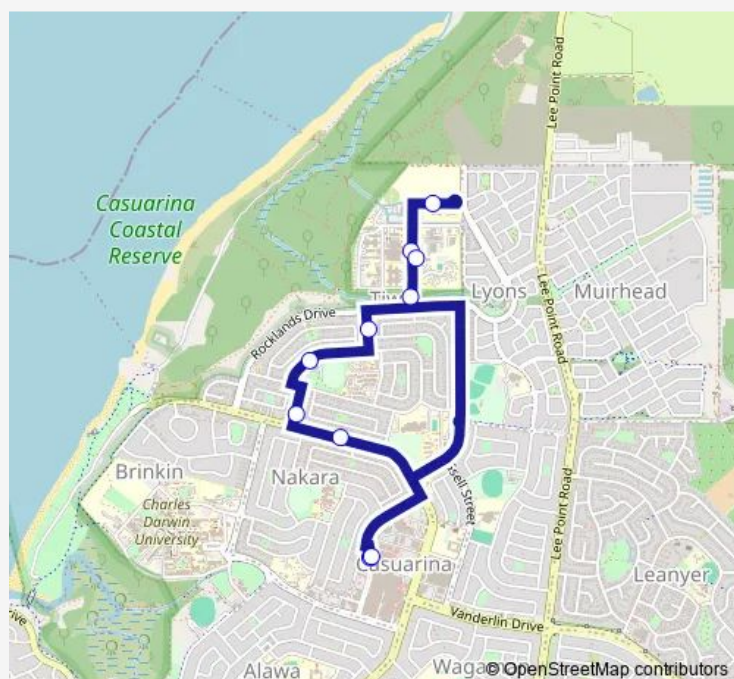

Bus 1h Royal Darwin Hospital - Diabetes Aust

[Go to website](#)

Direction

Casuarina Interchange — Casuarina Terminus

11 stops

[Open route schedule](#)

Casuarina Interchange

Private Hospital

Royal Darwin Hospital

Darwin Hospital Precinct

Darwin Hospital Precinct

Darwin Hospital Precinct

Manbulloo Street

Diabeties Australia - Tiwi Shops

Erlunda Street

Trower Road

Casuarina Terminus

Route schedule

Casuarina Interchange — Casuarina Terminus

Monday 07:18-21:30

Tuesday 07:18-21:30

Wednesday 07:18-21:30

Thursday 07:18-21:30

Friday 07:18-21:30

Saturday —

Sunday —

Route info

Direction: Casuarina Interchange

Stops: 11

Trip Duration: 0 hour 15 min

1h — Royal Darwin Hospital - Diabetes Aust

BusMaps