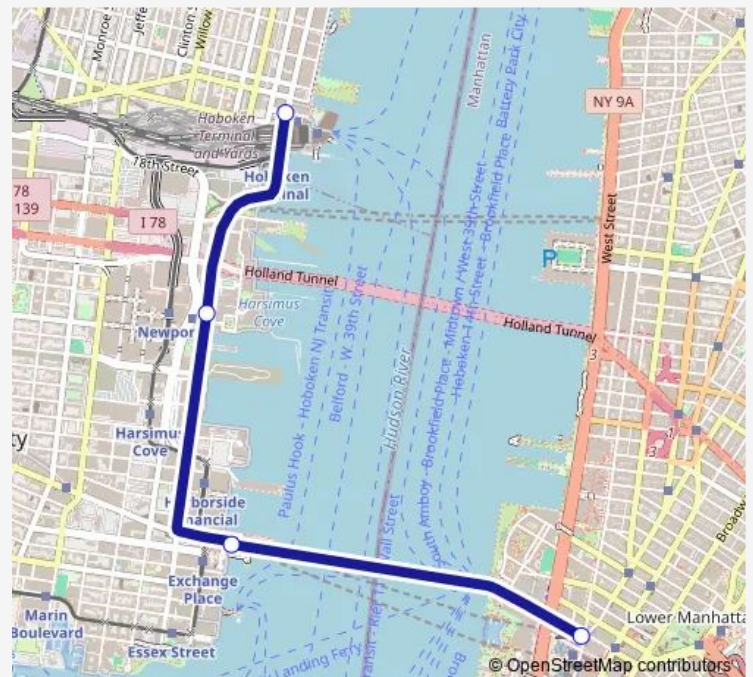

Exchange Place

World Trade Center

Route schedule

Hoboken — World Trade Center

Monday 06:15-23:13

Tuesday 06:15-23:13

Wednesday 06:15-23:13

Thursday 06:15-23:13

Friday 06:15-23:13

Saturday —

Sunday —

Route info

Direction: Hoboken

Stops: 4

Trip Duration: 0 hour 11 min

PATH — Hoboken - World Trade Center

Direction

World Trade Center — Hoboken

4 stops

[Open route schedule](#)

World Trade Center

Exchange Place

Newport

Hoboken

Route schedule

World Trade Center — Hoboken

Monday	05:58-22:56
Tuesday	05:58-22:56
Wednesday	05:58-22:56
Thursday	05:58-22:56
Friday	05:58-22:56
Saturday	—
Sunday	—

Route info

Direction: World Trade Center