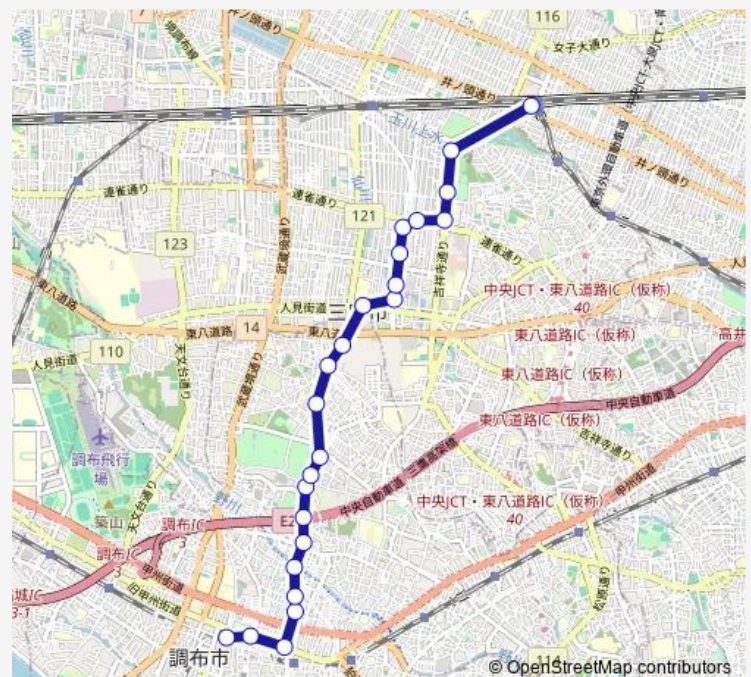

下連雀

Route schedule

調布駅北口 — 吉祥寺駅

Monday 07:04-18:26

Tuesday 07:04-18:26

Wednesday 07:04-18:26

Thursday 07:04-18:26

Friday 07:04-18:26

Saturday 07:09-18:25

Sunday —

Route info

Direction: 調布駅北口

Stops: 24

Trip Duration: 0 hour 42 min

■ 吉 1 4 -通

BusMaps

明星学園入口

万助橋

吉祥寺駅

吉 1 4 -通 Bus time schedules and route maps are available in an offline PDF at busmaps.com. Use the busmaps.com website to see live bus times, train schedule or subway schedule, and step-by-step directions for all public transit in Chofu