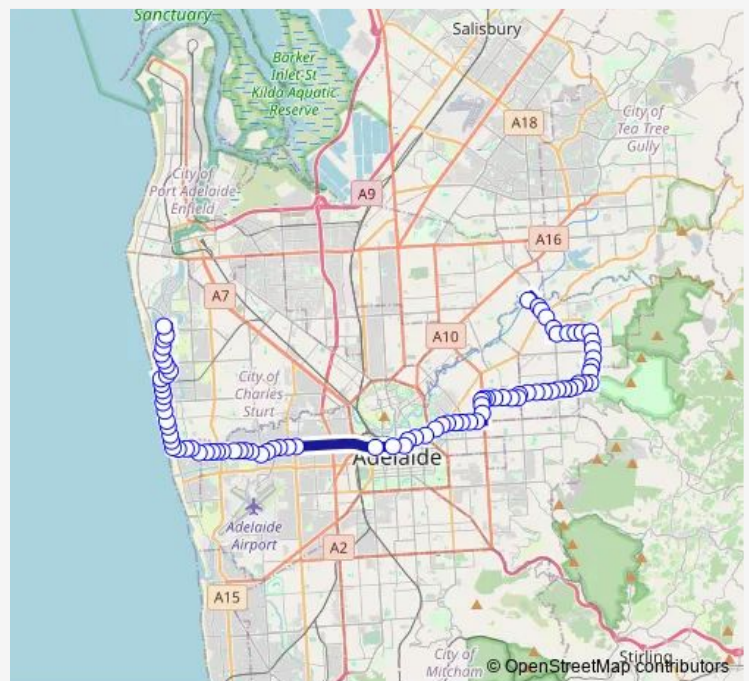

Stop 33 Graves St - North side

Stop 32 Graves St - North side

Stop 31 Stradbroke Rd - East side

Stop 30 Stradbroke Rd - East side

Stop 29 Stradbroke Rd - East side

Stop 28 Stradbroke Rd - South side

Stop 27 Stradbroke Rd - East side

Stop 26 Morialta Rd - South side

Stop 25A Morialta Rd - South side

Stop 25 Morialta Rd - South side

Stop 24 Glen Stuart Rd - East side

Stop 23 Moules Rd - South side

Route schedule

Zone E Paradise Interchange - North West side — West Lakes Interchange Terminus

Monday	14:25-17:41
Tuesday	14:25-17:41
Wednesday	14:25-17:41
Thursday	14:25-17:41
Friday	14:25-17:41
Saturday	—
Sunday	—

Route info

Direction: Zone E Paradise Interchange - North West side

Stops: 87

Trip Duration: 1 hour 31 min

X30 — West Lakes Centre Interchange to Paradise Interchange

Stop 22 Moules Rd - South side

Stop 21 Moules Rd - South side

Stop 20 Arthur St - South side

Stop 19 Arthur St - South side

Stop 18 Arthur St - South side