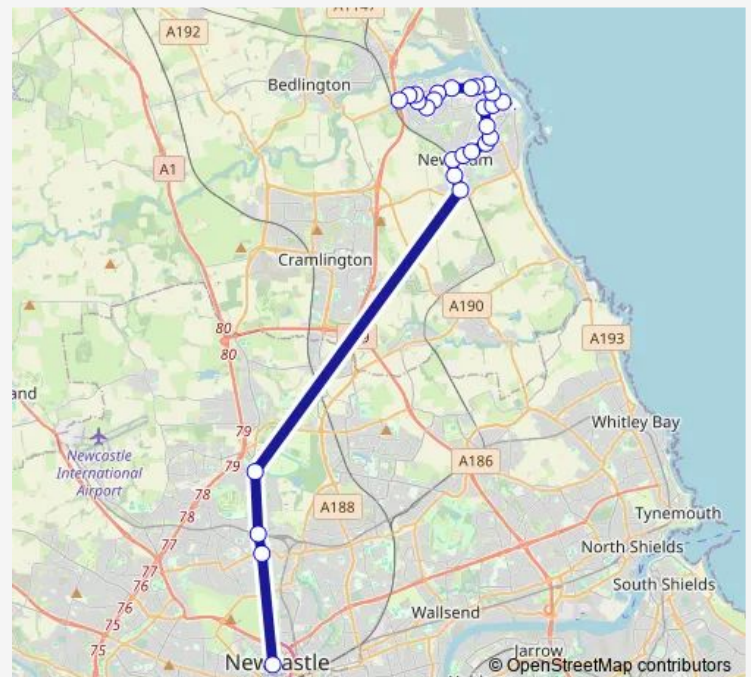

Eleventh Avenue

Broadway

Waterloo Road Club

Prince of Wales

Bus Station

Regent Street south end

Regent Street north end

Hodgson's Road

Thursday 16:50-17:50

Friday 16:50-17:50

Saturday —

Sunday —

Route info

Direction: Haymarket Bus Station

Stops: 27

Trip Duration: 1 hour 1 min

X30 — Newcastle - Blyth Bebside

Shops

Briardale Road west end

Blyth Community College

Weardale Avenue

Bebside Middle School

Interchange

Direction

Interchange — Haymarket Bus Station

30 stops

[Open route schedule](#)

Interchange

Bebside Middle School

Weardale Avenue

Blyth Community College

Briardale Road west end