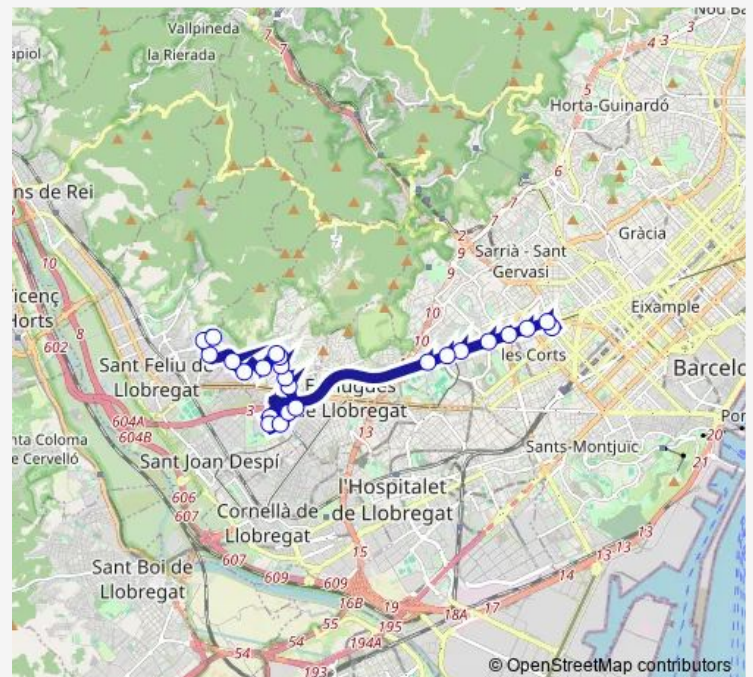

Polígon Sud-oest

Route schedule

Pau Romeva - Av. Diagonal — Mas Lluí

Monday 05:30-22:55

Tuesday 05:30-22:55

Wednesday 05:30-22:55

Thursday 05:30-22:55

Friday 05:30-22:55

Saturday 05:35-22:30

Sunday 08:40-22:40

Route info

Direction: Pau Romeva - Av. Diagonal

Stops: 24

Trip Duration: 0 hour 29 min

Parc Europa

Pg. Comte de Vilardaga - Frederica Montseny

Mas Lluí

Direction

Mas Lluí — Pau Romeva - Av. Diagonal

22 stops

[Open route schedule](#)

Mas Lluí

Rosa Leveroni

Polígon Sud-oest

Thursday 05:15-22:35

Friday 05:15-22:35

Saturday 05:20-22:15

Sunday 08:10-22:10

Route info

Direction: Mas Lluí

Stops: 22

Trip Duration: 0 hour 27 min