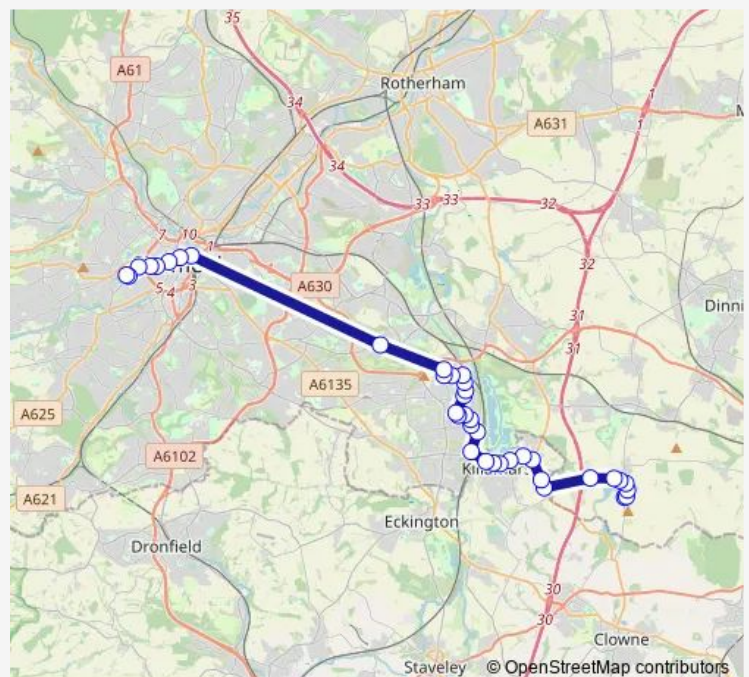

### Direction

Firvale/Winney Hill — Beech Hill Road/Glossop Road

38 stops

[Open route schedule](#)

Firvale/Winney Hill

Winney Hill/Firvale

Winney Hill/Crescent

Union Street/Woodall Lane

Bridge Street

Walford Road

Station Road

Rother Valley Way/Station Road

Rother Valley Way/New Street

Hartland Avenue/Inglewood Avenue

Hartland Avenue/Benmoor Drive

Hartland Avenue/Ringwood Drive

### Route schedule

Firvale/Winney Hill — Beech Hill Road/Glossop Road

Monday 07:00

Tuesday 07:00

Wednesday 07:00

Thursday 07:00

Friday 07:00

Saturday 07:00

### Route info

Direction: Firvale/Winney Hill

Stops: 38

Trip Duration: 0 hour 47 min

X30 — Broomhill - Harthill

Eckington Road/Armstead Road

High Street/Church Lane

High Street/School Road