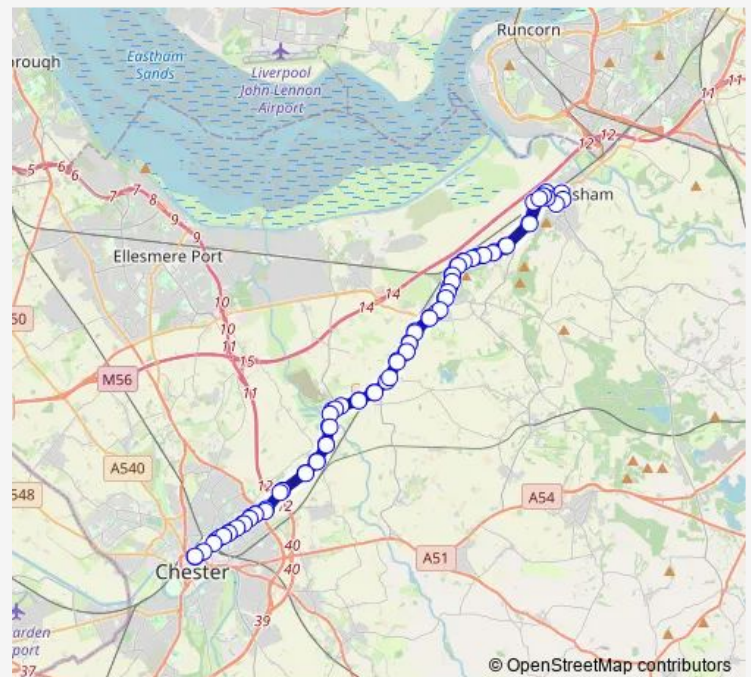

Thursday 20:15-22:15

Friday 20:15-22:15

Saturday 20:15-22:15

Sunday 09:05-17:05

Route info

Direction: Chester Bus Interchange

Stops: 82

Trip Duration: 0 hour 57 min