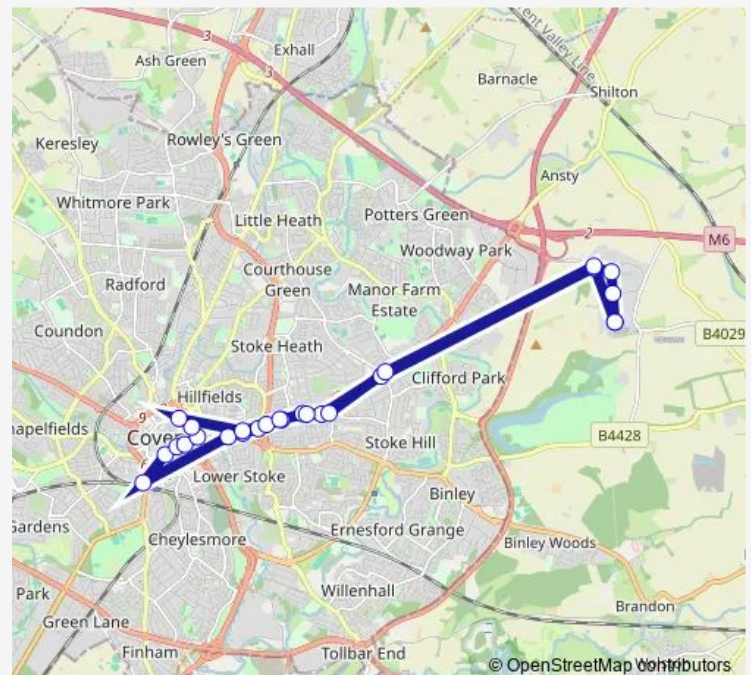

Bus X30 Ansty Park Circular via Coventry

[Go to website](#)

Direction

Ansty Park Stop B — Ansty Park Stop B

26 stops

[Open route schedule](#)

Ansty Park Stop B

Ansty Park Stop C

Far Gosford Street

Jimmy Hill Way

Clements St

Route schedule

Ansty Park Stop B — Ansty Park Stop B

Monday 06:13-19:20

Tuesday 06:13-19:20

Wednesday 06:13-19:20

Thursday 06:13-19:20

Friday 06:13-19:20

Saturday —

Sunday —

Route info

Direction: Ansty Park Stop B

Stops: 26

Trip Duration: 0 hour 57 min

■ X30 — Ansty Park Circular via Coventry

Harefield Rd

Burns Rd

The New Pippin

Ansty Park Stop A

Ansty Park Stop B

X30 Bus time schedules and route maps are available in an offline PDF at busmaps.com. Use the busmaps.com website to see live bus times, train schedule or subway schedule, and step-by-step directions for all public transit in Coventry