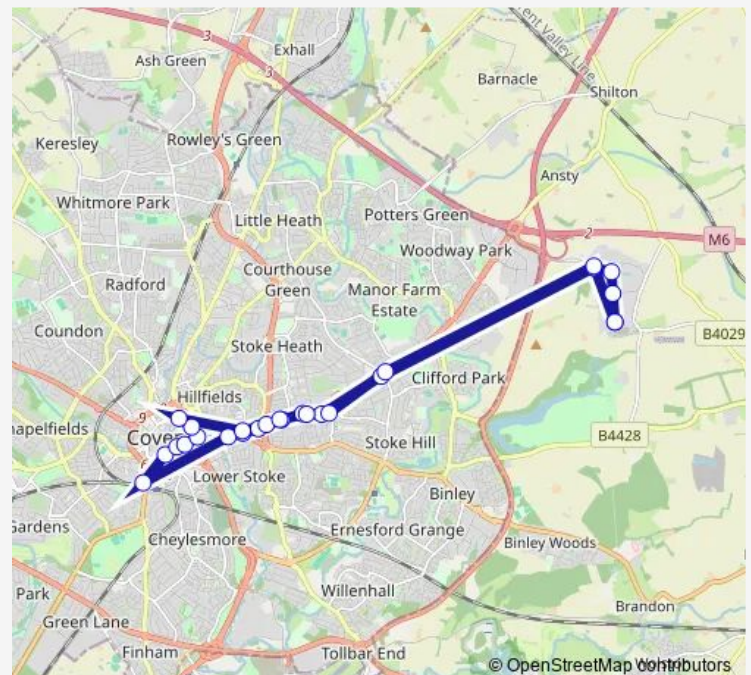

Bus X30 Ansty Park Circular via Coventry

[Go to website](#)

Direction

Ansty Park Stop B — Ansty Park Stop B

26 stops

[Open route schedule](#)

Ansty Park Stop B

Ansty Park Stop C

Far Gosford Street

Jimmy Hill Way

Clements St

Route schedule

Ansty Park Stop B — Ansty Park Stop B

Monday 06:13-19:20

Tuesday 06:13-19:20

Wednesday 06:13-19:20

Thursday 06:13-19:20

Friday 06:13-19:20

Saturday —

Sunday —

Route info

Direction: Ansty Park Stop B

Stops: 26

Trip Duration: 0 hour 52 min

■ X30 — Ansty Park Circular via Coventry

Harefield Rd

Burns Rd

The New Pippin

Ansty Park Stop A

Ansty Park Stop B

X30 Bus time schedules and route maps are available in an offline PDF at busmaps.com. Use the busmaps.com website to see live bus times, train schedule or subway schedule, and step-by-step directions for all public transit in Coventry