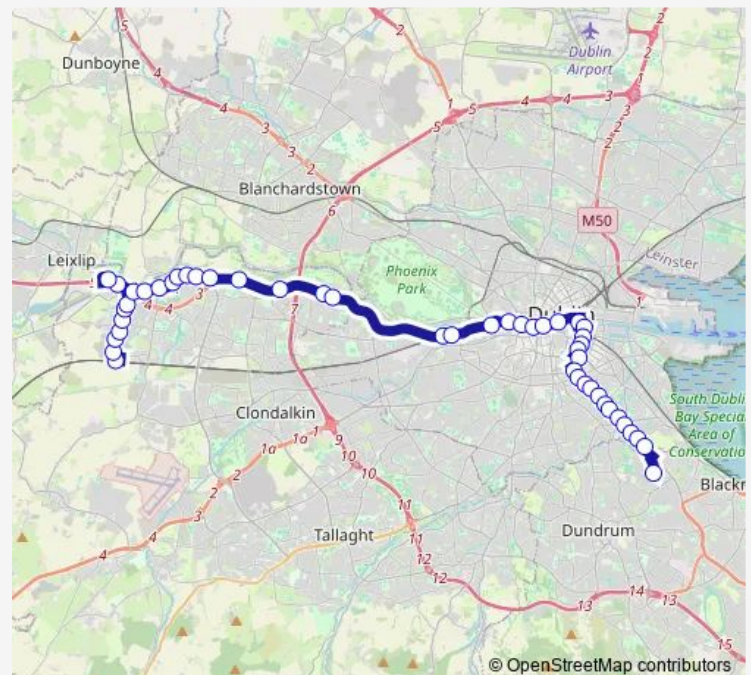

Royal Hospital

Leeson Street Upper

Fitzwilliam Place

Embassy of Malta

Merrion Square West

Clare Street

Science Gallery

Tara Street

Aston Quay

Wellington Quay

Merchant's Quay

Route schedule

Ucd — Adamstown Station

Monday 16:50-17:25

Tuesday 16:50-17:25

Wednesday 16:50-17:25

Thursday 16:50-17:25

Friday 16:50-17:25

Saturday —

Sunday —

Route info

Direction: Ucd

Stops: 47

Trip Duration: 1 hour 49 min

X30 — Dodsboro - Ucd

BusMaps

Usher's Quay

Victoria Quay

Heuston Station

South Circular Road

Memorial Gardens

Palmerstown Drive