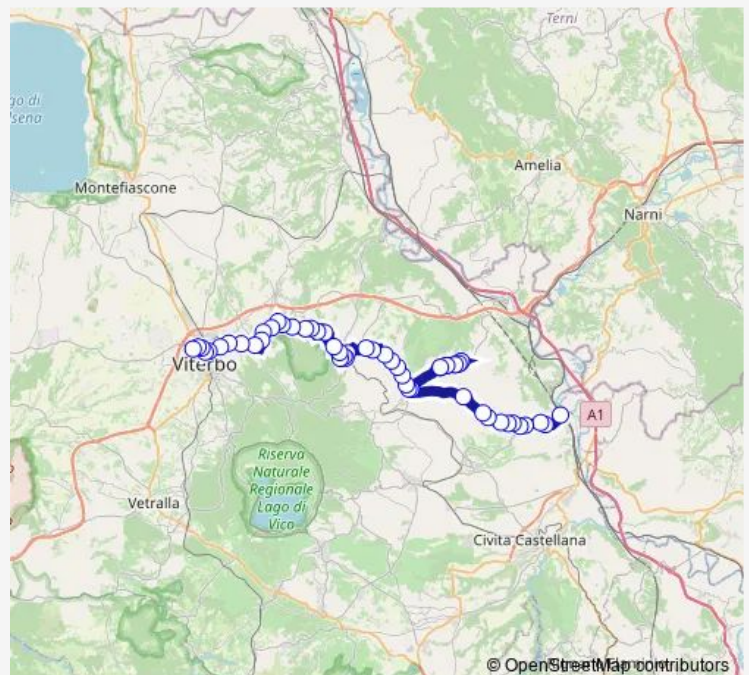

Vasanello | Via Provinciale Via Calvino # f1730

Route schedule

Gallese | Stazione FS # f1924 — VITERBO | Riello # f641

Monday 06:25

Tuesday 06:25

Wednesday —

Thursday 06:25

Friday 06:25

Saturday 06:25

Sunday —

Route info

Direction: Gallese | Stazione FS # f1924

Stops: 56

Trip Duration: 1 hour 10 min

Gallese Teverina FS - Viterbo # Sr66a

Vasanello | Via Provinciale (Km 3) # f1731