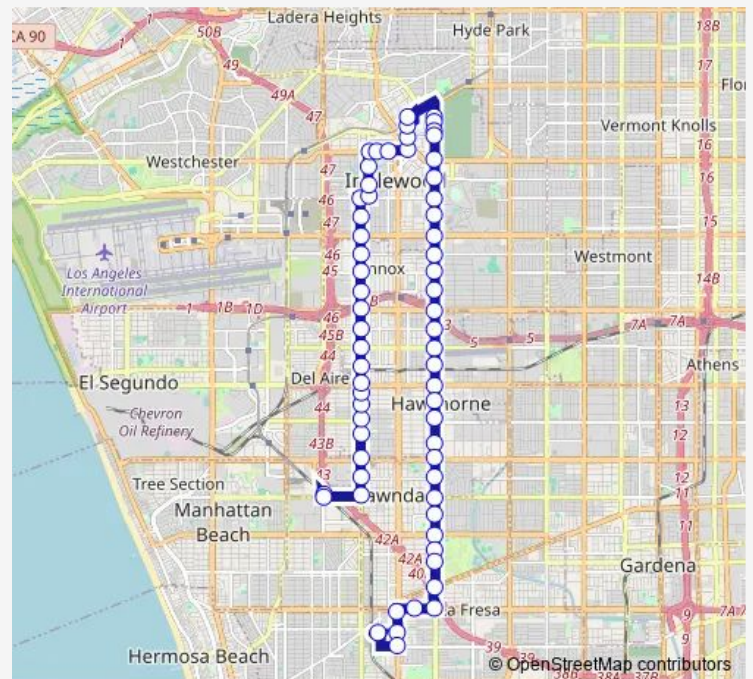

Inglewood / Broadway

Inglewood / 120th

Inglewood / 118th

Inglewood / Imperial

Inglewood / 111th

Inglewood / Lennox

Inglewood / 104th

Inglewood / Century

Inglewood / Hardy

Inglewood / Arbor Vitae

Eucalyptus / Arbor Vitae

Route schedule

Marine / Redondo Beach Station — Redondo Beach Transit Center

Monday 05:41-19:09

Tuesday 05:41-19:09

Wednesday 05:41-19:09

Thursday 05:41-19:09

Friday 05:41-19:09

Saturday —

Sunday —

Route info

Direction: Marine / Redondo Beach Station

Stops: 64

Trip Duration: 1 hour 9 min