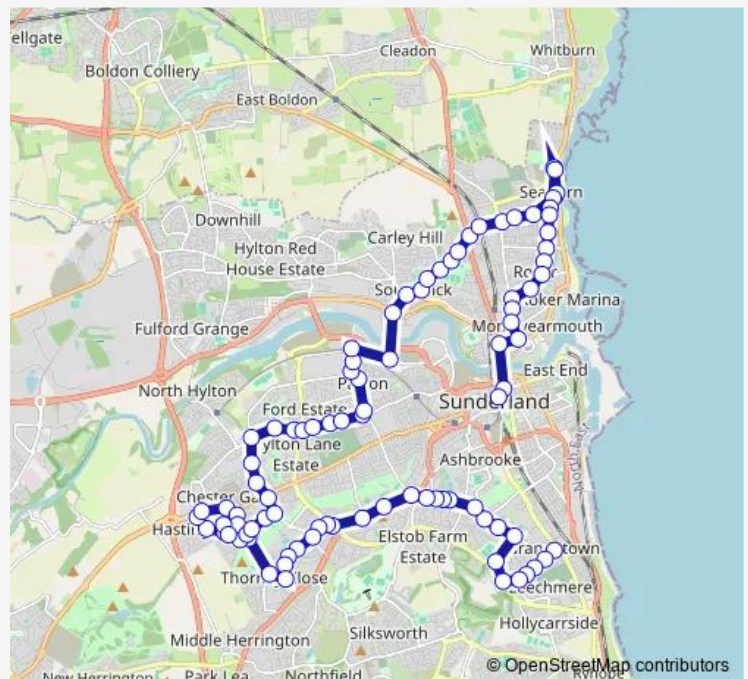

Saturday —

Sunday —

Route info

Direction: Fawcett Street

Stops: 79

Trip Duration: 1 hour 11 min

18A — Sunderland City Centre - Grangetown or Gilley Law **BusMaps**

Thompson Road-Morgan Street