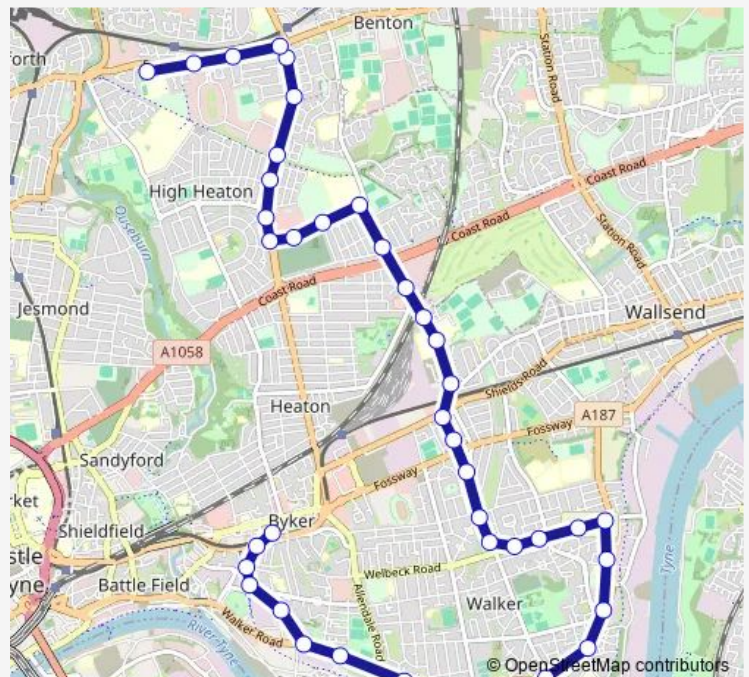

Walker Road-Church Street

Station Road - Rhodes Street

Bath Street

Welbeck Road - Weardale Avenue

Welbeck Road-Lightbourne Road

Welbeck Road - Westbourne Avenue

Welbeck Road-Cowen Street

Scrogg Road-Spinney Terrace

### Route info

Direction: Brinkburn Street

Stops: 42

Trip Duration: 0 hour 35 min

18A — Byker Metro - St. Marys RC Comp

Scrogg Road-Moorland Crescent

Sutton Street

Sutton Street