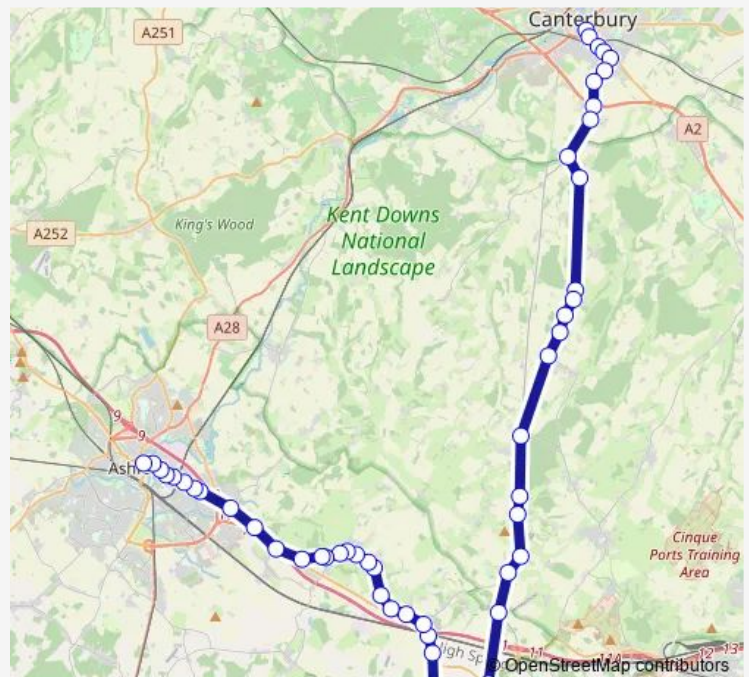

Thursday 16:15

Friday 16:15

Saturday —

Sunday —

Route info

Direction: Bus Station

Stops: 54

Trip Duration: 1 hour 25 min

18A — Canterbury - Ashford

BusMaps

Stone Street Junction

Stone Street

Belcaire Close

Harman Avenue

The County Members

Lympne Place

Reach Road

Industrial Estate

Barrow Hill Farm

Meadow Grove

Swan Lane

Dukes Head

Harringe Lane

Cooper's Lane

Sunday —

Route info

Direction: Park Street

Stops: 51

Trip Duration: 1 hour 28 min

Lympne Place

The County Members

Harman Avenue