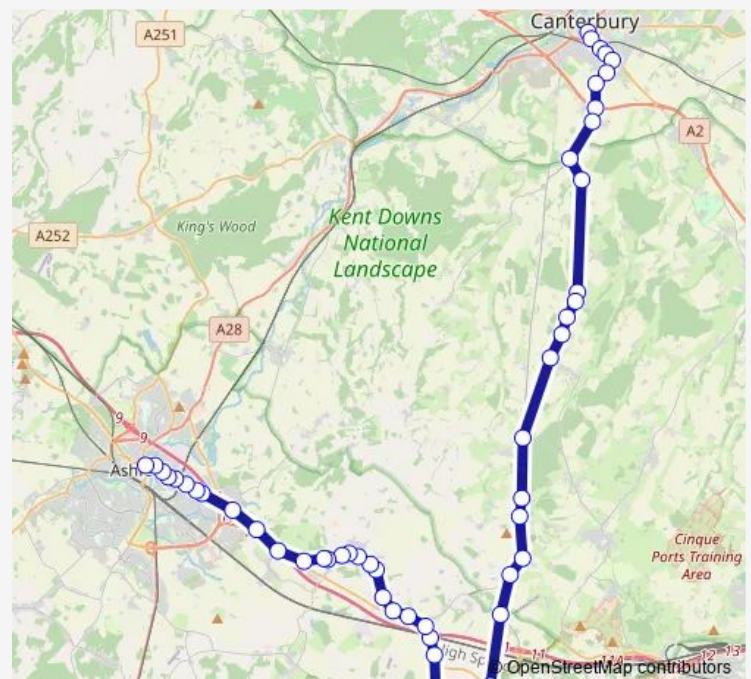

Thursday 16:15

Friday 16:15

Saturday —

Sunday —

Route info

Direction: Bus Station

Stops: 54

Trip Duration: 1 hour 25 min

18A — Canterbury - Ashford

BusMaps

Stone Street Junction

Stone Street

Belcaire Close

Harman Avenue

The County Members

Lympne Place

Reach Road

Industrial Estate

Barrow Hill Farm

Meadow Grove

Swan Lane

Dukes Head

Harringe Lane

Cooper's Lane

Sunday —

Route info

Direction: Park Street

Stops: 51

Trip Duration: 1 hour 28 min

Lympne Place

The County Members

Harman Avenue