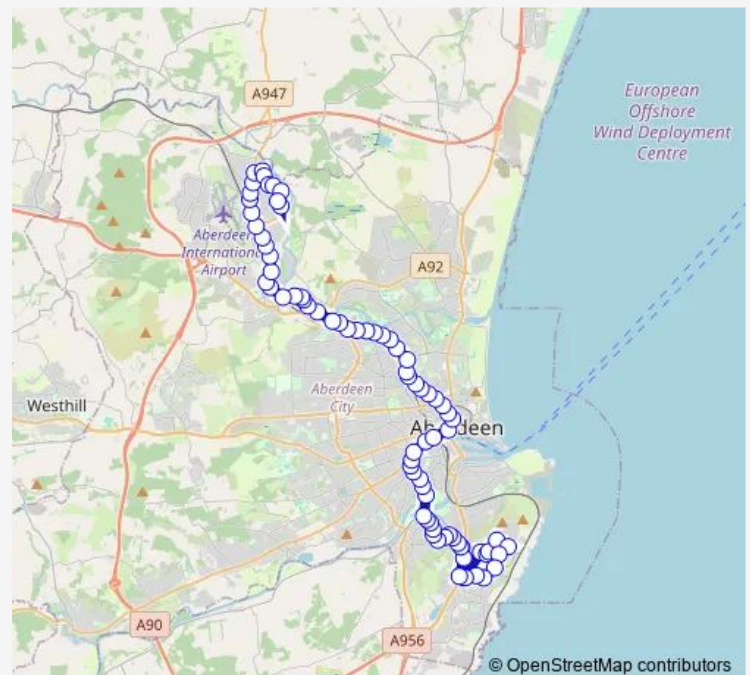

Thursday 06:46-17:14

Friday 06:46-17:14

Saturday —

Sunday —

Route info

Direction: Redmoss Road

Stops: 80

Trip Duration: 1 hour 40 min

■ 18A — Chaleston/Redmoss - Dyce

BusMaps

Tollohill Square

Kincorth Shopping Arcade

Faulds Row

Faulds Gate

Abbotswell Drive

Kincorth Crescent