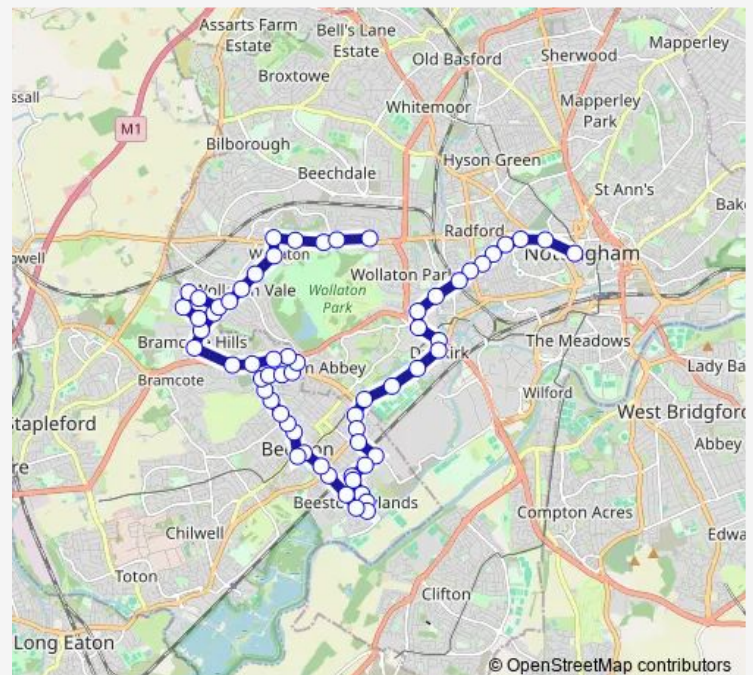

Thursday 09:15-15:15

Friday 09:15-15:15

Saturday 09:15-15:15

Sunday —

Route info

Direction: Beastmarket Hill

Stops: 63

Trip Duration: 0 hour 54 min

Linden Grove

Queens Road

Beeston Bus & Tram Interchange

Church Street

Wilkinson Avenue

Lidl

Cyprus Avenue

Fellows Road

Farfield Avenue

Wollaton Road

Dennis Avenue

Central Avenue

Brook Road

Derby Road

Boundary Road

Middleton Crescent