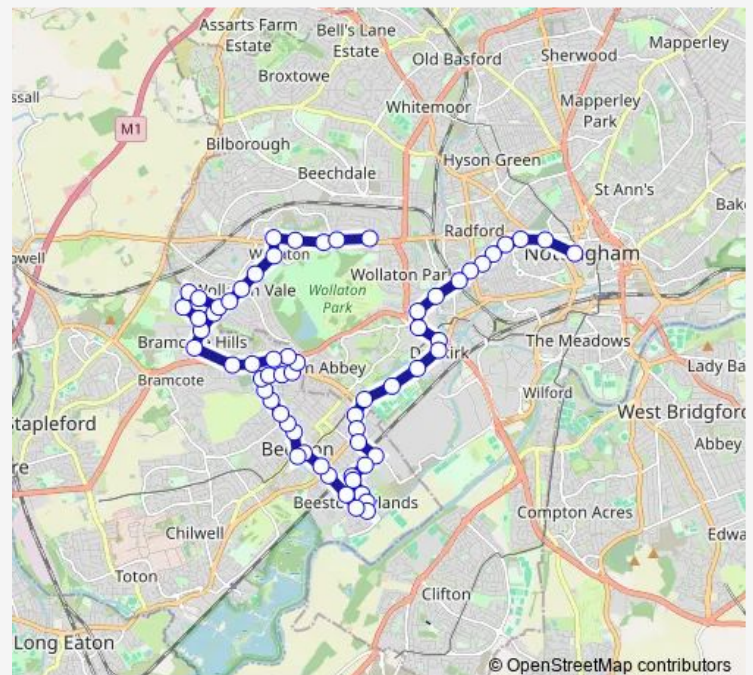

Thursday 09:15-15:15

Friday 09:15-15:15

Saturday 09:15-15:15

Sunday —

Route info

Direction: Beastmarket Hill

Stops: 63

Trip Duration: 0 hour 54 min

Linden Grove

Queens Road

Beeston Bus & Tram Interchange

Church Street

Wilkinson Avenue

Lidl

Cyprus Avenue

Fellows Road

Farfield Avenue

Wollaton Road

Dennis Avenue

Central Avenue

Brook Road

Derby Road

Boundary Road

Middleton Crescent