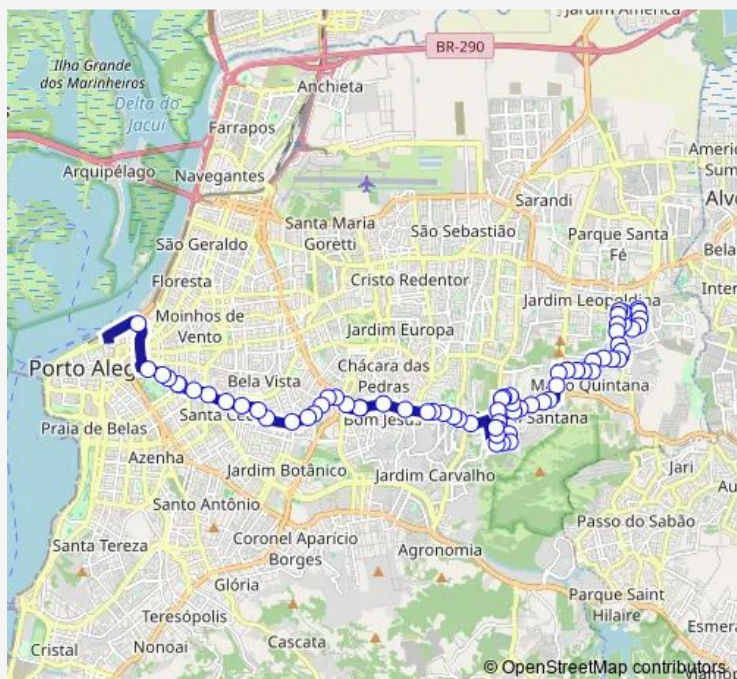

Thursday —

Friday —

Saturday 20:30-23:40

Sunday 05:45-23:45

Route info

Direction: Rubem Berta Adelino Ferreira Jardim

Stops: 71

Trip Duration: 0 hour 50 min