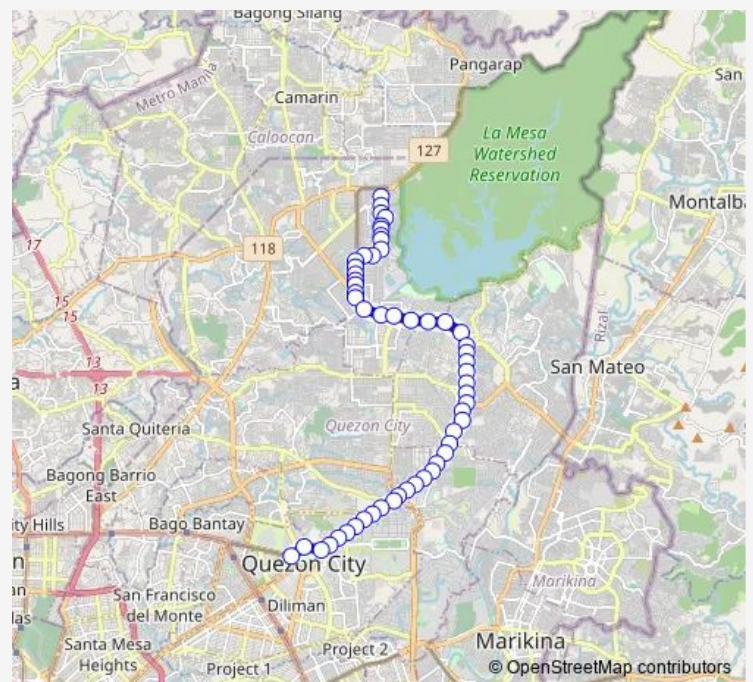

Bus Lagro SM North

[Go to website](#)

Direction
 Ascencion Avenue / Caridad Intersection, Quezon City —
 North Avenue, Quezon City

54 stops

[Open route schedule](#)

- Ascencion Avenue / Caridad Intersection, Quezon City
- Ascencion Avenue, Quezon City
- Lagro Elementary School, Ascencion Avenue, Quezon City
- Lagro Elementary School, Ascencion Avenue, Quezon City
- Ascencion Avenue / La Naval Intersection, Quezon City
- Ascencion Avenue / Tatlong Hari Street Intersection, Quezon City
- Ascencion Avenue, Quezon City
- Ascencion Avenue / Reyna Elena Intersection, Quezon City
- Ascencion Avenue / Bristol Street Intersection, Quezon City
- Bristol Street / Bronson Street Intersection, Quezon City
- Bristol Street, Quezon City
- Regalado Highway, Quezon City
- Regalado Highway, Quezon City
- Regalado Highway, Quezon City
- Regalado Highway, Quezon City
- Regalado Highway / Burbank Intersection Quezon City
- Regalado Highway, Quezon City

Route schedule

Ascencion Avenue / Caridad Intersection, Quezon City —
 North Avenue, Quezon City

Monday	00:00
Tuesday	00:00
Wednesday	00:00
Thursday	00:00
Friday	00:00
Saturday	00:00
Sunday	00:00

Route info

Direction: Ascencion Avenue / Caridad Intersection, Quezon City

Stops: 54

Trip Duration: 1 hour 8 min

■ Lagro SM North

Regalado Highway / Commonwealth Avenue Intersection,
Quezon City

Total Fairview, Commonwealth Avenue, Quezon City

Commonwealth Avenue / Fairlane Intersection, Quezon
City

Commonwealth Avenue, Quezon City

Commonwealth Avenue / Pearl Intersection, Quezon City

Commonwealth Avenue / Winston Intersection, Quezon
City

Commonwealth Avenue / Dona Carmen Intersection, Que-
zon City