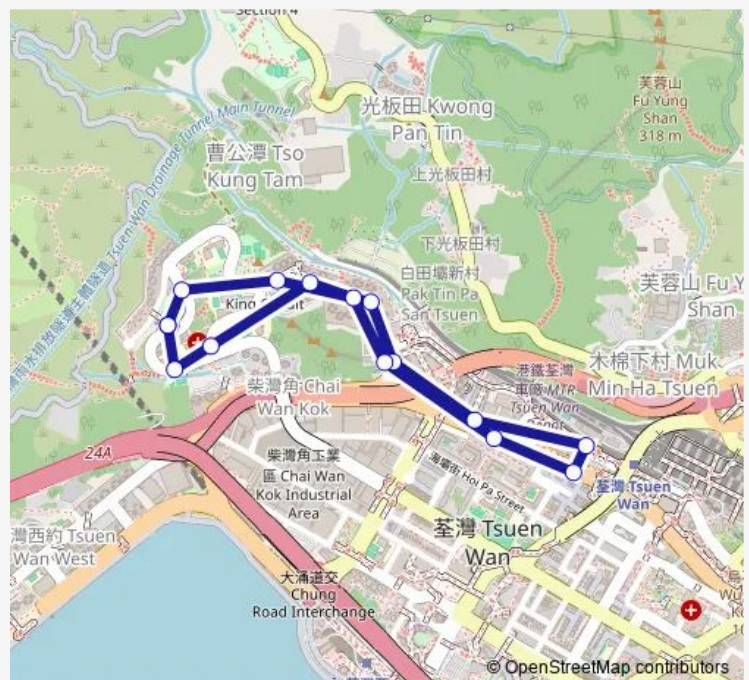

### Route schedule

[Kmb] Allway Gardens BUS Terminus → [Lwb] Allway Gardens BUS Terminus — [Kmb] Allway Gardens BUS Terminus → [Lwb] Allway Gardens BUS Terminus

Monday	05:45-22:55
Tuesday	05:45-22:55
Wednesday	05:45-22:55
Thursday	05:45-22:55
Friday	05:45-22:55
Saturday	05:45-22:40
Sunday	05:45-22:55

### Route info

Direction: [Kmb] Allway Gardens BUS Terminus → [Lwb] Allway Gardens BUS Terminus

Stops: 15

Trip Duration: 0 hour 8 min

39M Bus time schedules and route maps are available in an offline PDF at [busmaps.com](https://busmaps.com). Use the [busmaps.com](https://busmaps.com) website to see live bus times, train schedule or subway schedule, and step-by-step directions for all public transit in Tsuen Wan