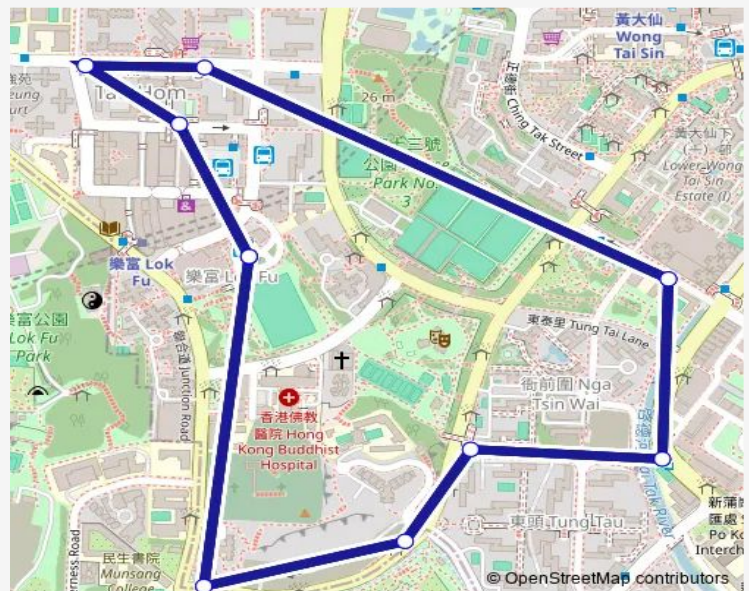

TAI SHING STREET, OUTSIDE KEI TAK PRIMARY SCHOOL

FU MEI STREET, OUTSIDE WANG ON HOUSE

FU MEI STREET, NEAR WANG WAI HOUSE, WANG TAU HOM ESTATE | FU MEI STREET, NEAR WANG WAI HOUSE, WANG TAU HOM ESTATE

WANG TAU HOM CENTRAL ROAD, NEAR WANG HIN HOUSE, WANG TAU HOM ESTATE | WANG TAU HOM CENTRAL ROAD, NEAR WANG HIN HOUSE, WANG TAU HOM ESTATE

LOK FU MTR Station Minibus Terminus | LOK FU MTR Station Minibus Terminus | Lok FU MTR Station Minibus Terminus | Lok FU MTR Station Minibus Terminus

Route schedule

LOK FU MTR Station Minibus Terminus | LOK FU MTR Station Minibus Terminus | Lok FU MTR Station Minibus Terminus | Lok FU MTR Station Minibus Terminus — LOK FU MTR Station Minibus Terminus | LOK FU MTR Station Minibus Terminus | Lok FU MTR Station Minibus Terminus | Lok FU MTR Station Minibus Terminus

Monday	06:30-20:00
Tuesday	06:30-20:00
Wednesday	06:30-20:00
Thursday	06:30-20:00
Friday	06:30-20:00
Saturday	06:30-20:00
Sunday	06:30-20:00

Route info

Direction: LOK FU MTR Station Minibus Terminus | LOK FU MTR Station Minibus Terminus | Lok FU MTR Station Minibus Terminus | Lok FU MTR Station Minibus Terminus

Stops: 10

Trip Duration: 0 hour 14 min

Direction

LOK FU MTR Station Minibus Terminus |'LOK FU MTR Station Minibus Terminus |Lok FU MTR Station Minibus Terminus|Lok FU MTR Station Minibus Terminus — LOK FU MTR Station Minibus Terminus |'LOK FU MTR Station Minibus Terminus |Lok FU MTR Station Minibus Terminus|Lok FU MTR Station Minibus Terminus