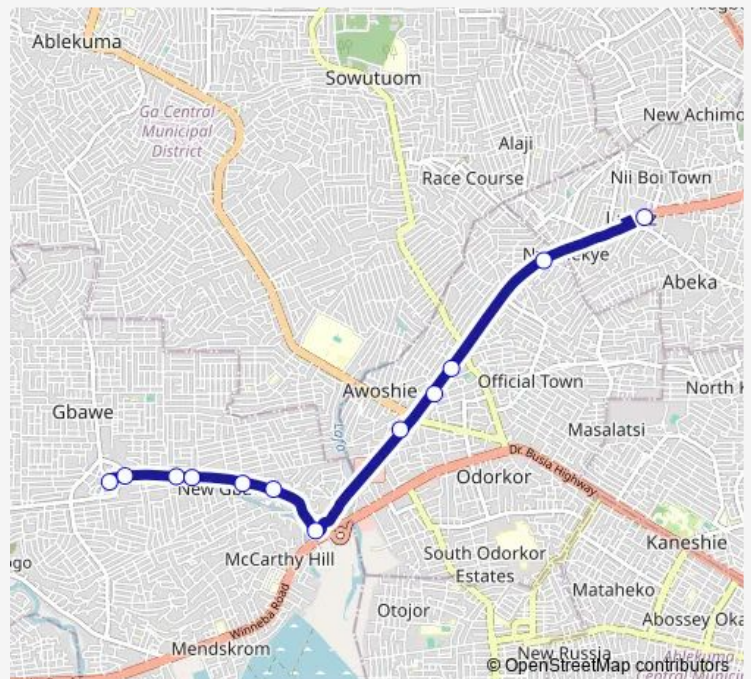

Bus 050B Gbawe Station to Abeka lapaz

[Go to website](#)

Direction

Terminal Gbawe Station — Terminal Abeka lapaz

12 stops

[Open route schedule](#)

Terminal Gbawe Station

Cemetary 050

Nyamekye 2

Terminal Abeka lapaz

Route schedule

Terminal Gbawe Station — Terminal Abeka lapaz

Monday 11:29

Tuesday 11:29

Wednesday 11:29

Thursday 11:29

Friday 11:29

Saturday 11:29

Sunday 11:29

Route info

Direction: Terminal Gbawe Station

Stops: 12

Trip Duration: 0 hour 42 min

050B — Gbawe Station to Abeka lapaz

050B Bus time schedules and route maps are available in an offline PDF at busmaps.com. Use the busmaps.com website to see live bus times, train schedule or subway schedule, and step-by-step directions for all public transit in Accra