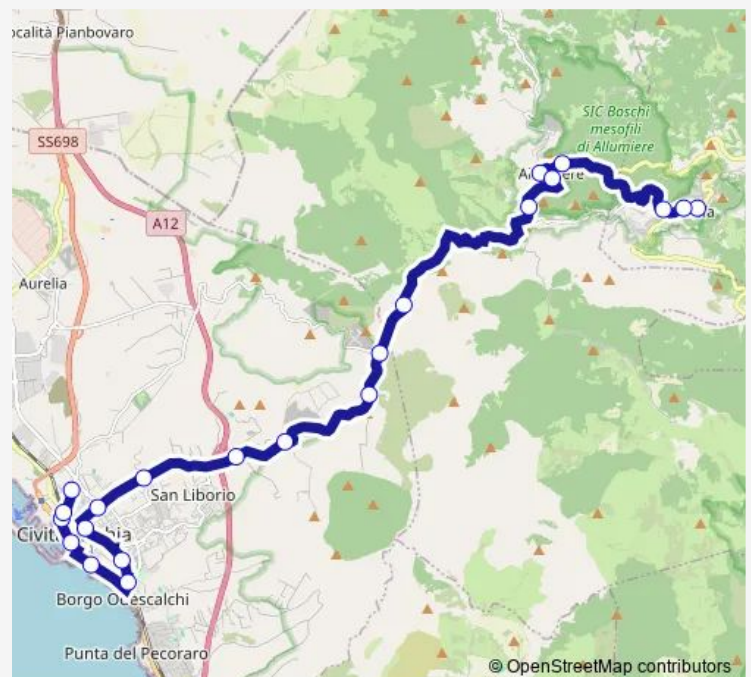

Direction

Tolfa | piazza Vittorio Veneto # f254 — Civitavecchia | Deposito # f277

22 stops

[Open route schedule](#)

Tolfa | piazza Vittorio Veneto # f254

Tolfa | Viale Italia Via Togliatti # f255

Tolfa | Viale Italia Via Caro # f256

Allumiere | Via Mertel # f257

Allumiere | Piazza Repubblica # f258

Allumiere | Viale Garibaldi # f259

Allumiere | Via Braccianese Via Repubblica # f260

Allumiere | Via Braccianese (Km 31) # f261

Civitavecchia | Via Terme Traiano Via Braccianese # f262

Civitavecchia | Via Terme Traiano # f263

Civitavecchia | Via Terme Traiano Via Moneta # f264

Civitavecchia | Via Terme Traiano Via Amicizia # f265

Civitavecchia | Via Terme Traiano Via Berlinguer # f266

Civitavecchia | Via Terme Traiano Via De Sanctis # f268

Civitavecchia | Via Roma # f147

Civitavecchia | Viale Baccelli Via Arno # f271

Civitavecchia | Viale Baccelli Via Morandi # f67

Civitavecchia | Stazione FS # f233

Civitavecchia | Piazza V. Emanuele II # f232

Civitavecchia | Ist. Superiore G. Calamatta # f73

Civitavecchia | Via Braccianese (Porto) # f276

Route schedule

Tolfa | piazza Vittorio Veneto # f254 — Civitavecchia | Deposito # f277

Monday 09:15-19:35

Tuesday 09:15-19:35

Wednesday 09:15-19:35

Thursday 09:15-19:35

Friday 09:15-19:35

Saturday 08:40-19:20

Sunday 10:30-19:05

Route info

Direction: Tolfa | piazza Vittorio Veneto # f254

Stops: 22

Trip Duration: 0 hour 46 min