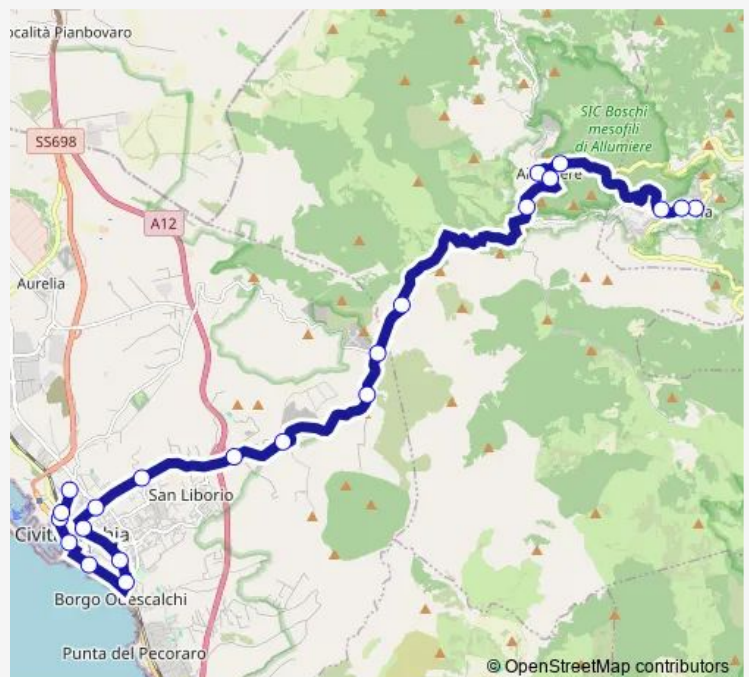

Civitavecchia | Via Roma # f147

Civitavecchia | Viale Baccelli Via Arno # f271

CIVITAVECCHIA | Viale Baccelli Via Morandi # f67

Civitavecchia | Stazione FS # f233

Civitavecchia | Piazza V. Emanuele II # f232

CIVITAVECCHIA | Ist. Superiore G. CALAMATTA # f73

Civitavecchia | Via Braccianese (Porto) # f276

Route schedule

Tolfa | piazza Vittorio Veneto # f254 — Civitavecchia | Deposito # f277

Monday	09:15-19:35
Tuesday	09:15-19:35
Wednesday	09:15-19:35
Thursday	09:15-19:35
Friday	09:15-19:35
Saturday	08:40-19:20
Sunday	10:30-19:05

Route info

Direction: Tolfa | piazza Vittorio Veneto # f254

Stops: 22

Trip Duration: 0 hour 55 min

Tolfa - Civitavecchia # Cv120d

Bus time schedules and route maps are available in an offline PDF at busmaps.com. Use the busmaps.com website to see live bus times, train schedule or subway schedule, and step-by-step directions for all public transit in Civitavecchia