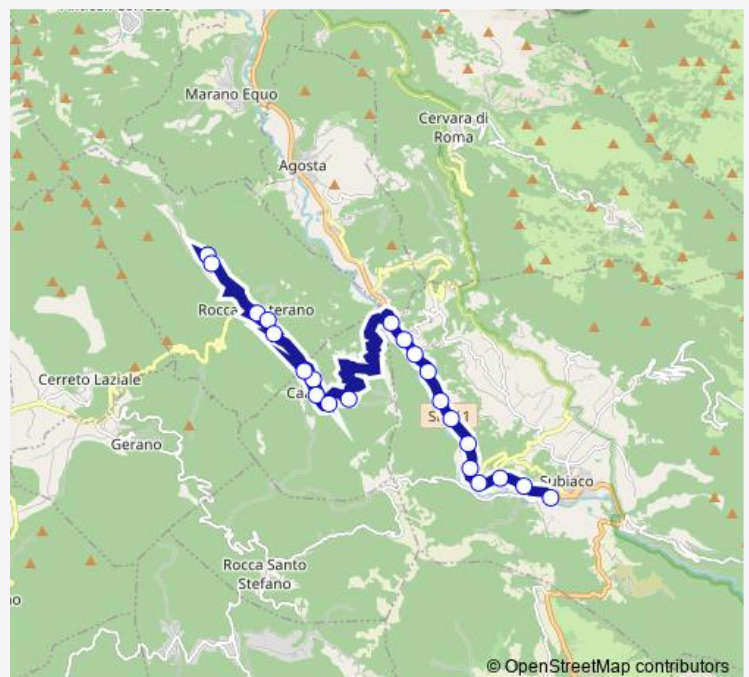

Tuesday 06:10-19:00

Wednesday 06:10-19:00

Thursday 06:10-19:00

Friday 06:10-19:00

Saturday 06:10-19:00

Sunday 08:55-17:25

Route info

Direction: Rocca Canterano | Rocca di Mezzo # f11538

Stops: 22

Trip Duration: 0 hour 30 min

Su7d — Rocca di Mezzo - Subiaco # Su7d

Su7d Bus time schedules and route maps are available in an offline PDF at busmaps.com. Use the busmaps.com website to see live bus times, train schedule or subway schedule, and step-by-step directions for all public transit in Canterano