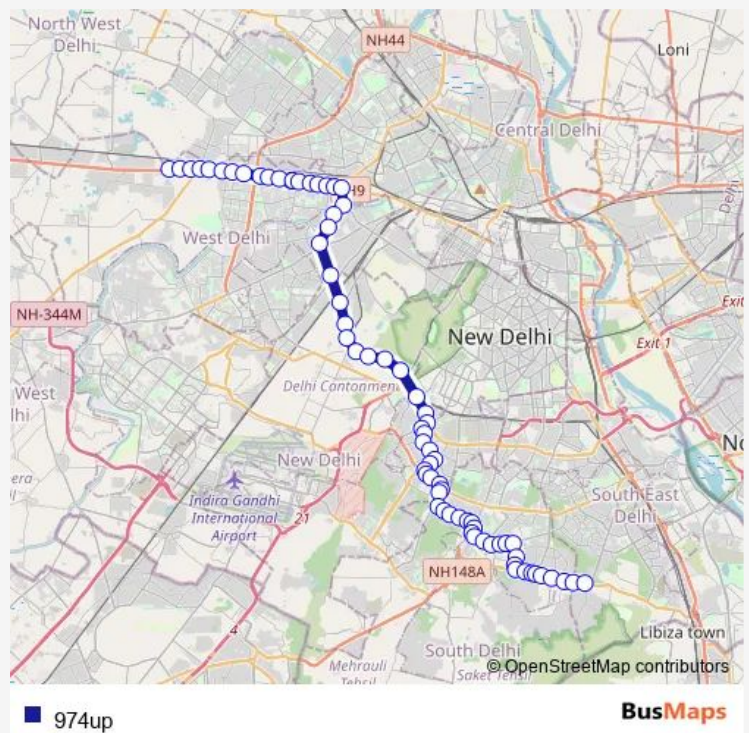

### Direction

Qamruddin Nagar Terminal — Hamdard Nagar / Sangam Vihar

71 stops

[Open route schedule](#)

- Qamruddin Nagar Terminal
- Nangloi JJ Colony Lokesh Cinema
- Nangloi Metro Station
- Sultan Puri Crossing
- Maha Raja Surajmal Stadium
- Jwala Puri Nangloi Depot
- Inder Enclave
- Udyog Nagar
- Peera Garhi Chowk
- Paschim Vihar Super Bazar (West Metro Station)
- New Multan Nagar
- Multan Nagar
- Avtar Enclave
- Ordinance Depot
- Madipur JJ Colony Metro Station
- Madipur Village
- SPM College
- Shivaji Park
- Maharaja Agrasen Hospital
- Punjabi Bagh Terminal
- Punjabi Bagh Club

### Route schedule

Qamruddin Nagar Terminal — Hamdard Nagar / Sangam Vihar

Monday	03:49-22:50
Tuesday	03:49-22:50
Wednesday	03:49-22:50
Thursday	03:49-22:50
Friday	03:49-22:50
Saturday	03:49-22:50
Sunday	03:49-22:50

### Route info

Direction: Qamruddin Nagar Terminal

Stops: 71

Trip Duration: 2 hour 22 min

974up

ESI Hospital

Raja Garden (Ring Road)

Mayapuri Chowk/ Mansarovar Garden