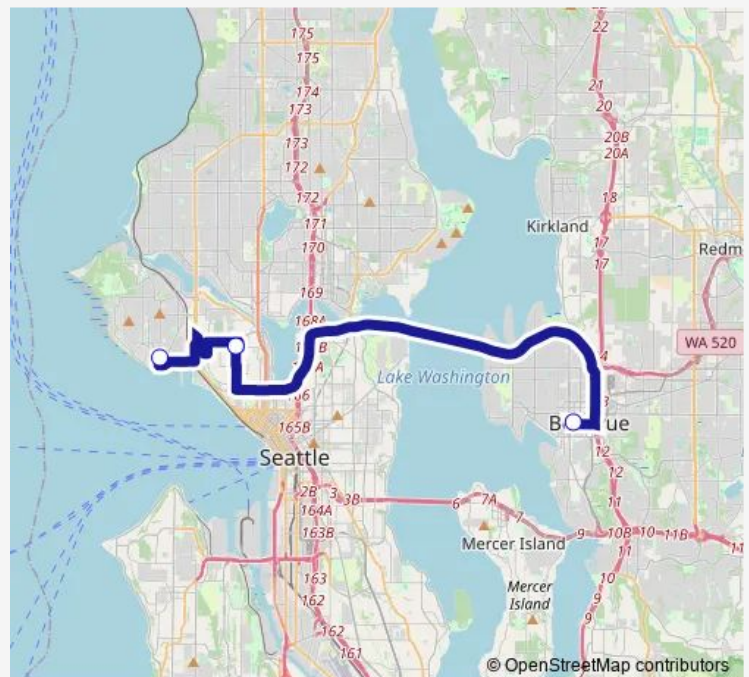

Bus (Everest) Magnolia/Queen Anne AM

[Go to website](#)

Direction

Everest - Magnolia — Everest

3 stops

[Open route schedule](#)

Everest - Magnolia

Everest - Queen Anne

Everest

Route schedule

Everest - Magnolia — Everest

Monday	07:00-08:45
Tuesday	07:00-08:45
Wednesday	07:00-08:45
Thursday	07:00-08:45
Friday	07:00-08:45
Saturday	—
Sunday	—

Route info

Direction: Everest - Magnolia

Stops: 3

Trip Duration: 0 hour 55 min

(Everest) Magnolia/Queen Anne AM

(Everest) Magnolia/Queen Anne AM Bus time schedules and route maps are available in an offline PDF at busmaps.com. Use the busmaps.com website to see live bus times, train schedule or subway schedule, and step-by-step directions for all public transit in