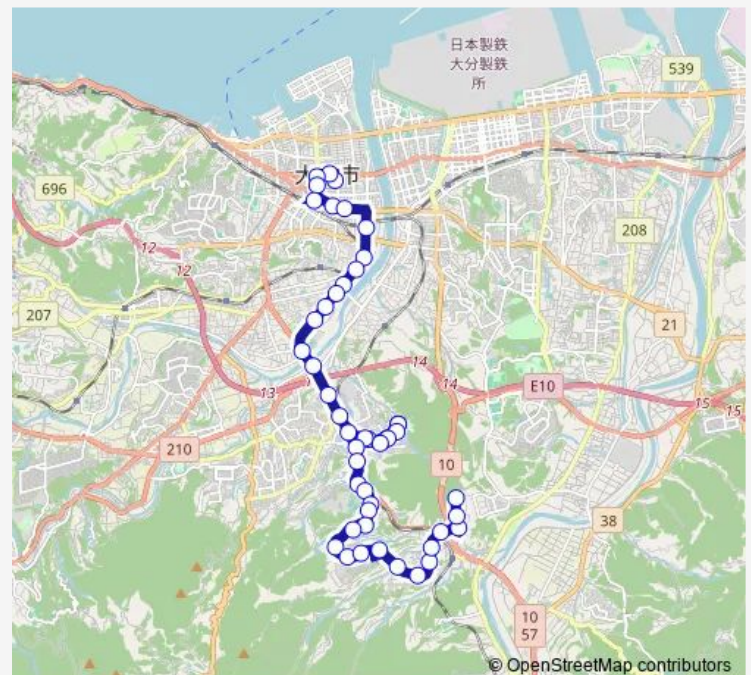

Thursday 11:27-21:02

Friday 11:27-21:02

Saturday 08:40-19:37

Sunday 12:17-20:00

Route info

Direction: 県庁正門前

Stops: 49

Trip Duration: 0 hour 53 min