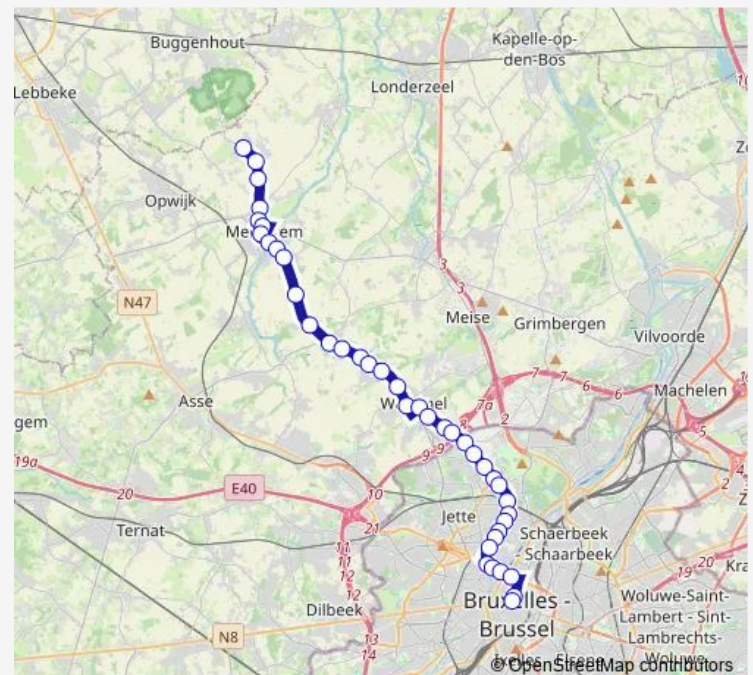

Wemmel Brabants Dal

Route schedule

Peizegem Kerkplein — Brussel De Brouckère

Monday —

Tuesday 21:25-02:30⁺¹

Wednesday 03:30-04:30

Thursday —

Friday —

Saturday —

Sunday —

Route info

Direction: Peizegem Kerkplein

Stops: 40

Trip Duration: 0 hour 47 min

F40 — F40 Peizegem - Merchtem - Brussel

Wemmel De Ridder

Wemmel Burvenich

Brussel Koning Boudewijn

Brussel Stadion

Brussel Brugmann

Brussel Stuyvenberg

Brussel Sobieski

Brussel Station Bockstael

Brussel Bockstael