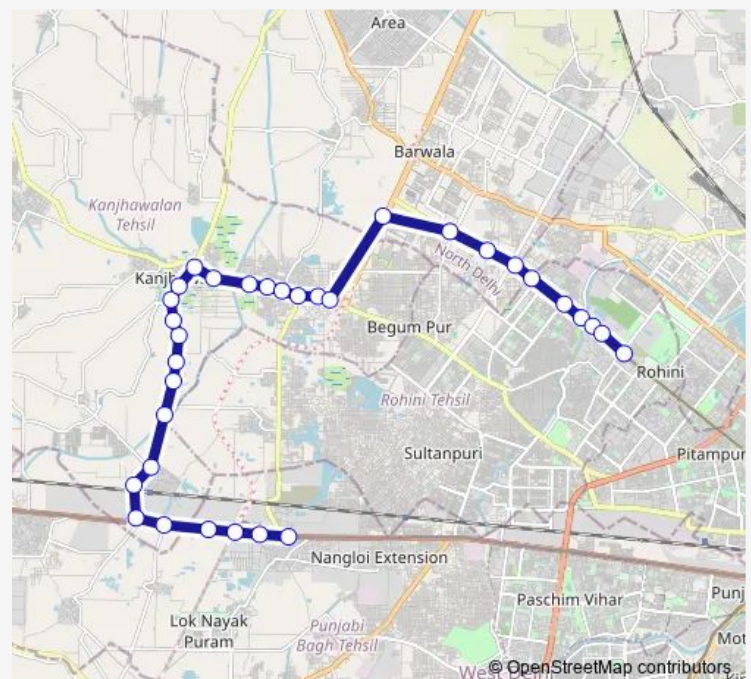

Shiv vihar/Bheem chowk

Desu Office Karala

Karala Crossing

Route schedule

Mundka Village Metro Station — Rithala Metro Station

Monday 18:27-22:39

Tuesday 18:27-22:39

Wednesday 18:27-22:39

Thursday 18:27-22:39

Friday 18:27-22:39

Saturday 18:27-22:39

Sunday 18:27-22:39

Route info

Direction: Mundka Village Metro Station

Stops: 33

Trip Duration: 1 hour 26 min

■ 938bdown

BusMaps

Karala Village

Karala School

Rohini Sec 37 ebus Depot

Rohini Sec 36

Pansali Dham Rohini

Deep Vihar