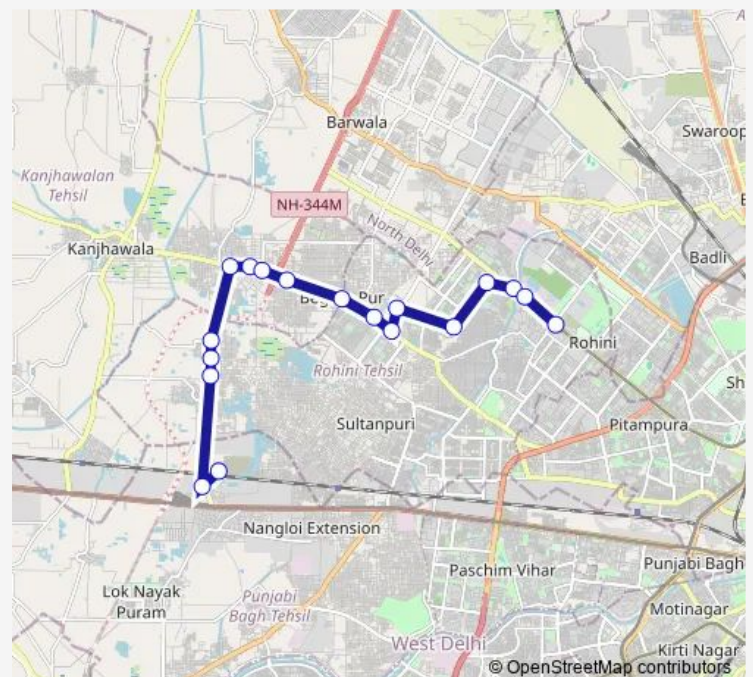

### Direction

mundka metro station — Rithala Metro Station

18 stops

[Open route schedule](#)

mundka metro station

Friends Enclave Mundka

Rani Khara School / Bhagya Vihar

Mubarak Pur Crossing

### Route schedule

mundka metro station — Rithala Metro Station

Monday 04:00-15:10

Tuesday 04:00-15:10

Wednesday 04:00-15:10

Thursday 04:00-15:10

Friday 04:00-15:10

Saturday 04:00-15:10

### Route info

Direction: mundka metro station

Stops: 18

Trip Duration: 0 hour 58 min

938bdown

938bdown Bus time schedules and route maps are available in an offline PDF at [busmaps.com](https://busmaps.com). Use the [busmaps.com](https://busmaps.com) website to see live bus times, train schedule or subway schedule, and step-by-step directions for all public transit in New Delhi