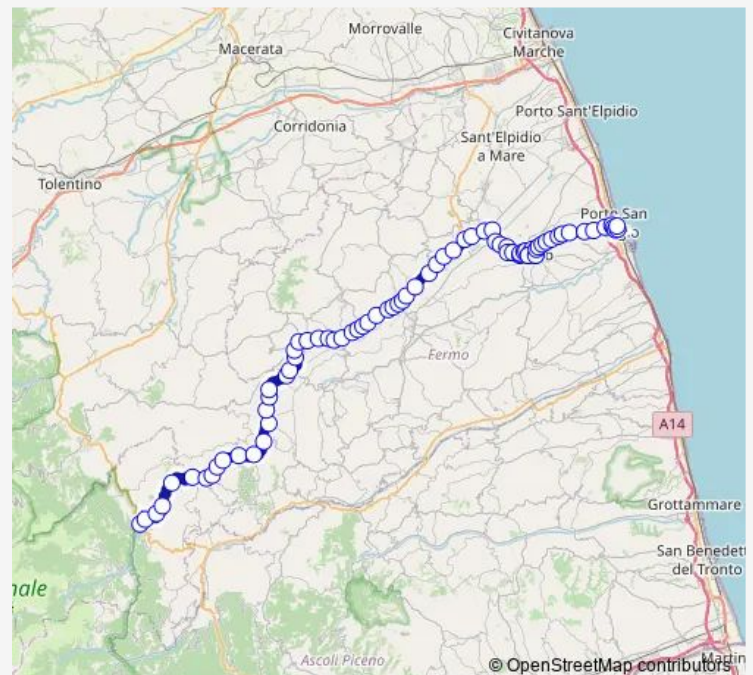

### Route schedule

Montegiorgio — Maxi Parcheggio Centrale

Monday 12:10

Tuesday 12:10

Wednesday 12:10

Thursday 12:10

Friday 12:10

Saturday 12:10

### Route info

Direction: Montegiorgio

Stops: 38

Trip Duration: 0 hour 30 min

Porto San Giorgio-Fermo-Amandola

BusMaps

Girola Scuole

Sp.157 Pensilina