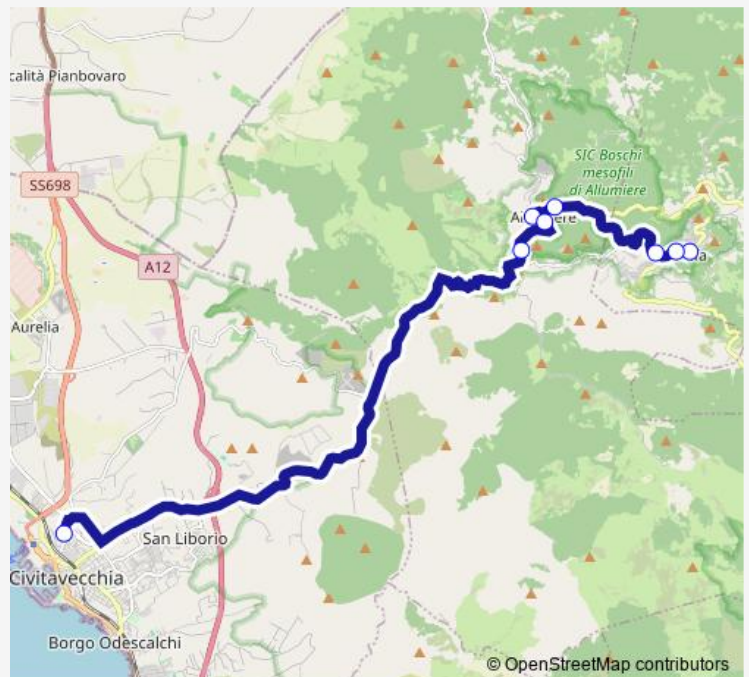

Tolfa | Viale Italia Via Togliatti # f255

Tolfa | Viale Italia Via Caro # f256

Allumiere | Via Mertel # f257

Allumiere | Piazza Repubblica # f258

Allumiere | Viale Garibaldi # f259

Allumiere | Via Braccianese Via Repubblica # f260

Civitavecchia | Deposito # f277

Route schedule

Tolfa | piazza Vittorio Veneto # f254 — Civitavecchia | Deposito # f277

Monday	—
Tuesday	05:10
Wednesday	—
Thursday	05:10
Friday	05:10
Saturday	05:10
Sunday	—

Route info

Direction: Tolfa | piazza Vittorio Veneto # f254

Stops: 8

Trip Duration: 0 hour 30 min

Cv420d Bus time schedules and route maps are available in an offline PDF at busmaps.com. Use the busmaps.com website to see live bus times, train schedule or subway schedule, and step-by-step directions for all public transit in Allumiere