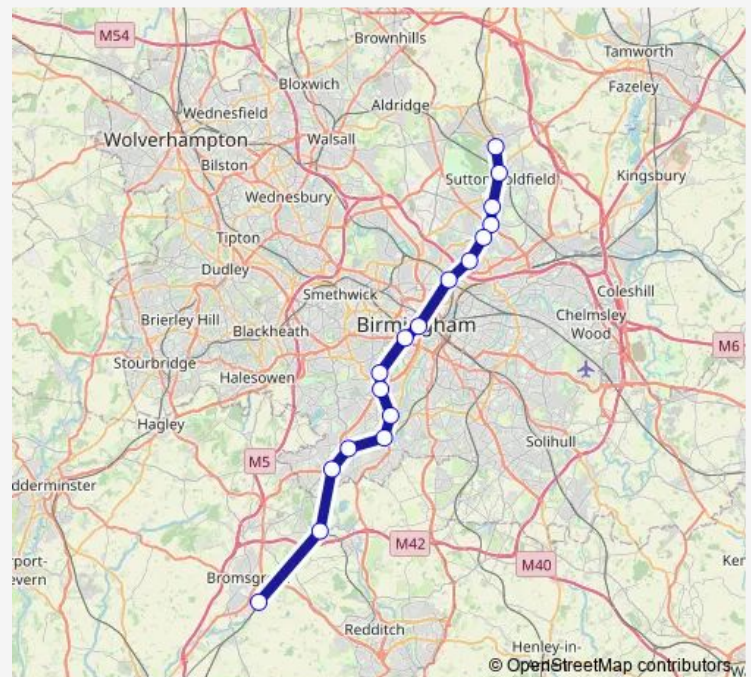

Erdington

Gravelly Hill

Aston

Birmingham New Street

Five Ways

University

Selly Oak

Bournville

Kings Norton

Northfield

Longbridge

Barnt Green

Bromsgrove

### Route schedule

Four Oaks — Bromsgrove

Monday	—
Tuesday	—
Wednesday	—
Thursday	—
Friday	—
Saturday	—
Sunday	09:37

### Route info

Direction: Four Oaks

Stops: 17

Trip Duration: 1 hour 0 min

■ Lm:Fok->Bmv — LM train service from FOK to Bmv

Lm:Fok->Bmv Rail time schedules and route maps are available in an offline PDF at [busmaps.com](https://busmaps.com). Use the [busmaps.com](https://busmaps.com) website to see live bus times, train schedule or subway schedule, and step-by-step directions for all public transit in Birmingham