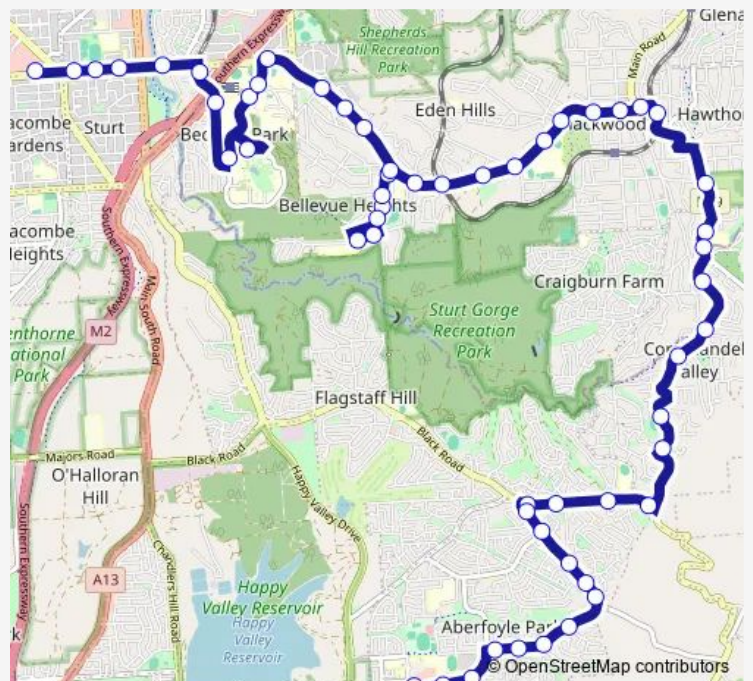

Stop 28 Shepherds Hill Rd - North East side

Stop 28B Sargent Pde - South East side

Stop 28C Sargent Pde - East side

Stop 28D Eve Rd - South East side

Stop 28E Eve Rd - South side

Stop 28D Sargent Pde - North West side

Stop 28C Sargent Pde - West side

Route schedule

Zone A Marion Interchange - North side — Zone B Aberfoyle Hub Interchange

Monday	06:47-14:28
Tuesday	06:47-14:28
Wednesday	06:47-14:28
Thursday	06:47-14:28
Friday	06:47-14:28
Saturday	10:18-14:18
Sunday	—

Route info

Direction: Zone A Marion Interchange - North side

Stops: 56

Trip Duration: 0 hour 59 min

601A — Marion Centre Interchange to Aberfoyle Hub **BusMaps**

Stop 28B Sargent Pde - North West side

Stop 29 Shepherds Hill Rd - North side

Stop 29A Shepherds Hill Rd - North side

Stop 29B Shepherds Hill Rd - North West side

Stop 30 Shepherds Hill Rd - North West side

Stop 30A Shepherds Hill Rd - North West side

Stop 30B Shepherds Hill Rd - West side